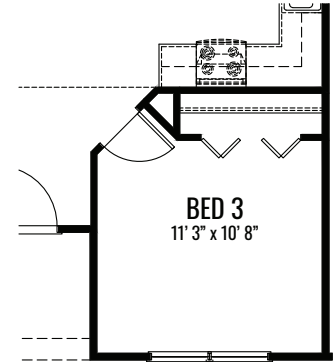

## THE CAMELLIA

1,469 Square Feet | 2-3 BDRM | 1-2 BATH

FIRST FLOOR

## THE CAMELLIA

1,469 Square Feet | 2-3 BDRM | 1-2 BATH

OPTIONAL SUNROOM

OPTIONAL BEDROOM 3

OPTIONAL 2 BATH (AT SLAB)

OPTIONAL 2 BATH (AT BASEMENT)

## THE CAMELLIA

1,469 Square Feet | 2-3 BDRM | 1-2 BATH

[www.providencehomes.net](http://www.providencehomes.net)

## THE CAMELLIA

1,469 Square Feet | 2-3 BDRM | 1-2 BATH

**ELEVATION "A"**