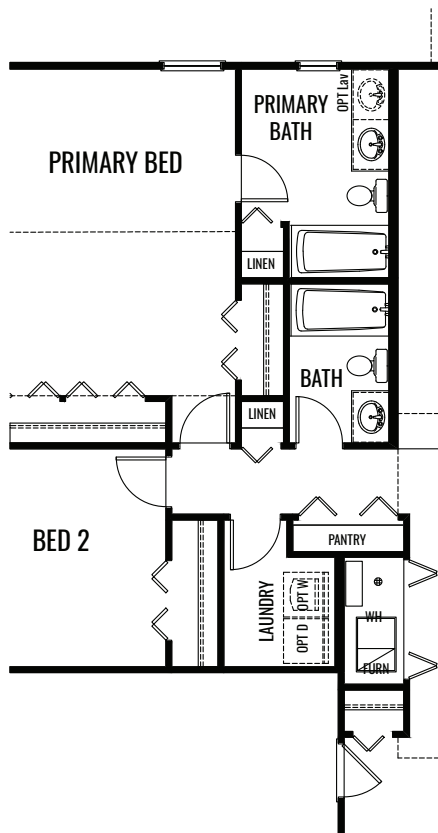

## THE CAMELLIA

1,469 Square Feet | 2-3 BDRM | 1-2 BATH

FIRST FLOOR

## THE CAMELLIA

1,469 Square Feet | 2-3 BDRM | 1-2 BATH

OPTIONAL SUNROOM

OPTIONAL BEDROOM 3

OPTIONAL 2 BATH (AT SLAB)

OPTIONAL 2 BATH (AT BASEMENT)

## THE CAMELLIA

1,469 Square Feet | 2-3 BDRM | 1-2 BATH

[www.providencehomes.net](http://www.providencehomes.net)

## THE CAMELLIA

1,469 Square Feet | 2-3 BDRM | 1-2 BATH

**ELEVATION "A"**