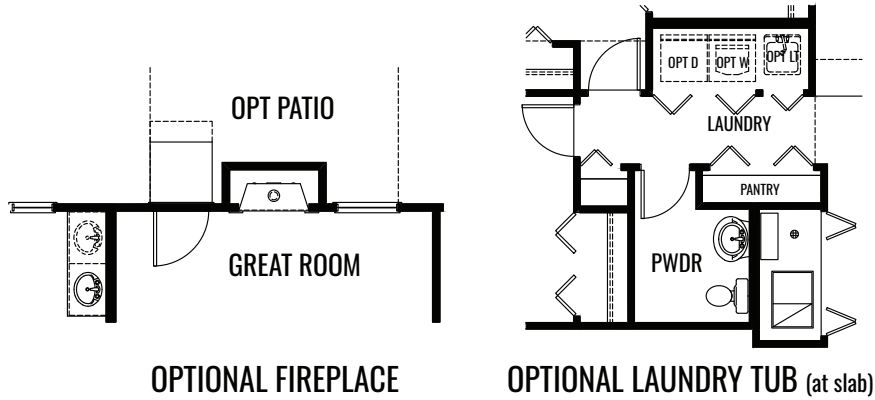

THE CAMELLIA

1,469 Square Feet | 2-3 BDRM | 1-2 BATH

www.providencehomes.net