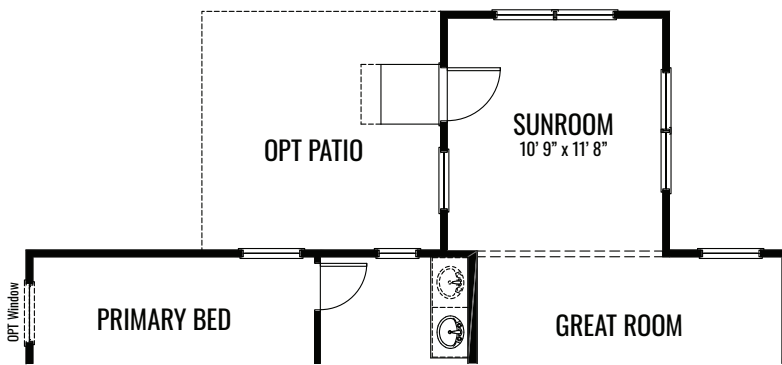

## THE CAMELLIA

1,469 Square Feet | 2-3 BDRM | 1-2 BATH

FIRST FLOOR

## THE CAMELLIA

1,469 Square Feet | 2-3 BDRM | 1-2 BATH

OPTIONAL SUNROOM

OPTIONAL BEDROOM 3

OPTIONAL 2 BATH (AT SLAB)

OPTIONAL 2 BATH (AT BASEMENT)

## THE CAMELLIA

1,469 Square Feet | 2-3 BDRM | 1-2 BATH

[www.providencehomes.net](http://www.providencehomes.net)

## THE CAMELLIA

1,469 Square Feet | 2-3 BDRM | 1-2 BATH

**ELEVATION "A"**