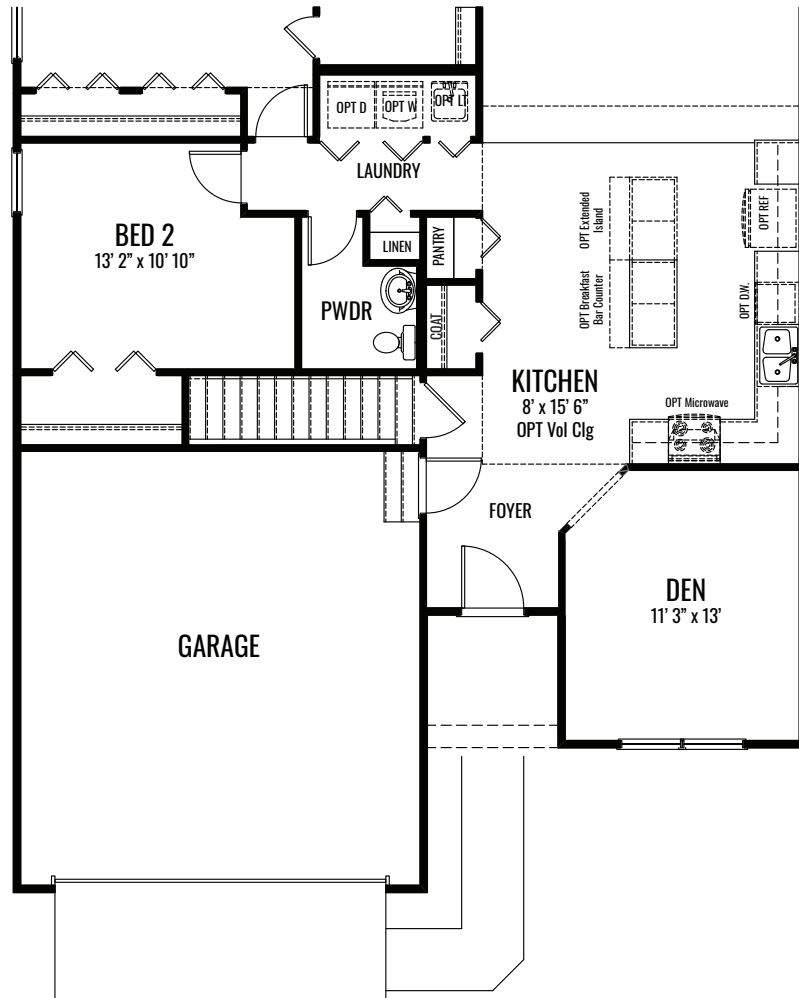

## THE CAMELLIA

1,469 Square Feet | 2-3 BDRM | 1-2 BATH

FIRST FLOOR

## THE CAMELLIA

1,469 Square Feet | 2-3 BDRM | 1-2 BATH

OPTIONAL SUNROOM

OPTIONAL BEDROOM 3

OPTIONAL 2 BATH (AT SLAB)

OPTIONAL 2 BATH (AT BASEMENT)

## THE CAMELLIA

1,469 Square Feet | 2-3 BDRM | 1-2 BATH

[www.providencehomes.net](http://www.providencehomes.net)

## THE CAMELLIA

1,469 Square Feet | 2-3 BDRM | 1-2 BATH

**ELEVATION "A"**