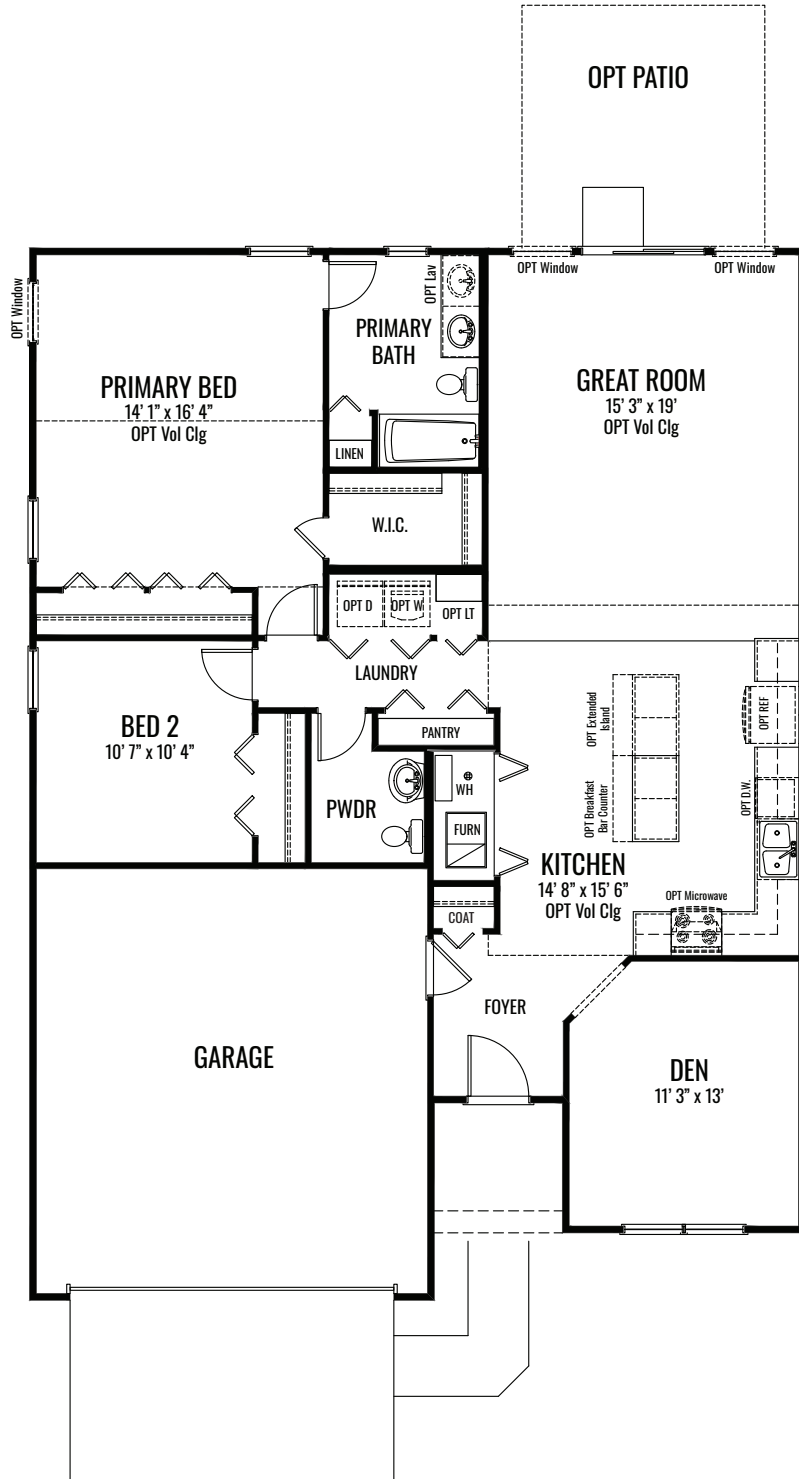

## THE CAMELLIA

1,469 Square Feet | 2-3 BDRM | 1-2 BATH

FIRST FLOOR

## THE CAMELLIA

1,469 Square Feet | 2-3 BDRM | 1-2 BATH

OPTIONAL SUNROOM

OPTIONAL BEDROOM 3

OPTIONAL 2 BATH (AT SLAB)

OPTIONAL 2 BATH (AT BASEMENT)

## THE CAMELLIA

1,469 Square Feet | 2-3 BDRM | 1-2 BATH

[www.providencehomes.net](http://www.providencehomes.net)

## THE CAMELLIA

1,469 Square Feet | 2-3 BDRM | 1-2 BATH

**ELEVATION "A"**