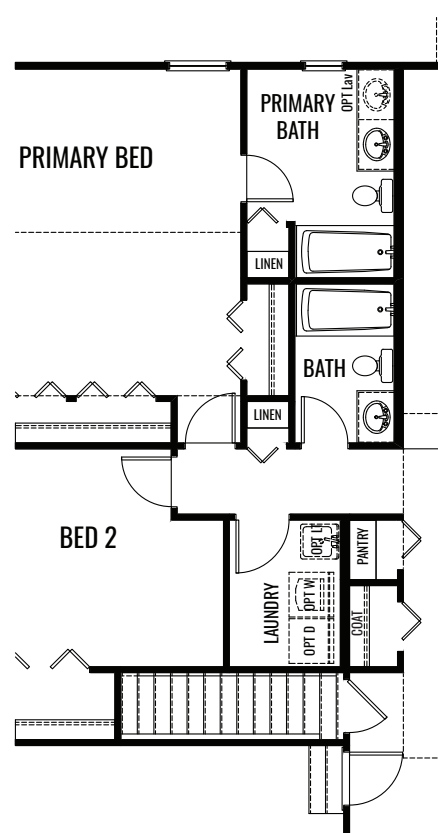

## THE CAMELLIA

1,469 Square Feet | 2-3 BDRM | 1-2 BATH

FIRST FLOOR

## THE CAMELLIA

1,469 Square Feet | 2-3 BDRM | 1-2 BATH

OPTIONAL SUNROOM

OPTIONAL BEDROOM 3

OPTIONAL 2 BATH (AT SLAB)

OPTIONAL 2 BATH (AT BASEMENT)

## THE CAMELLIA

1,469 Square Feet | 2-3 BDRM | 1-2 BATH

[www.providencehomes.net](http://www.providencehomes.net)

## THE CAMELLIA

1,469 Square Feet | 2-3 BDRM | 1-2 BATH

**ELEVATION "A"**