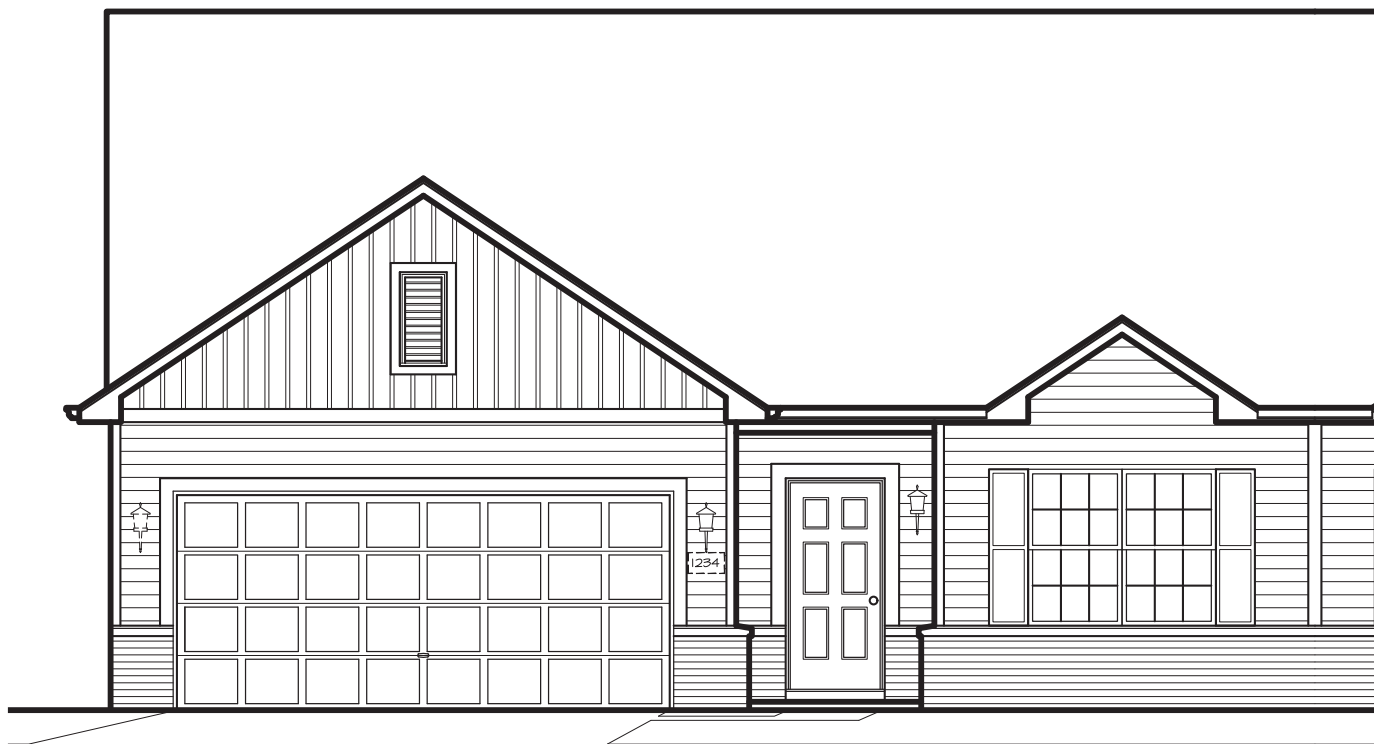

## THE CAMELLIA

1,469 Square Feet | 2-3 BDRM | 1-2 BATH

FIRST FLOOR

## THE CAMELLIA

1,469 Square Feet | 2-3 BDRM | 1-2 BATH

[www.providencehomes.net](http://www.providencehomes.net)

## THE CAMELLIA

1,469 Square Feet | 2-3 BDRM | 1-2 BATH

**ELEVATION "A"**

## THE CAMELLIA

1,469 Square Feet | 2-3 BDRM | 1-2 BATH

**ELEVATION "B"**

[www.providencehomes.net](http://www.providencehomes.net)