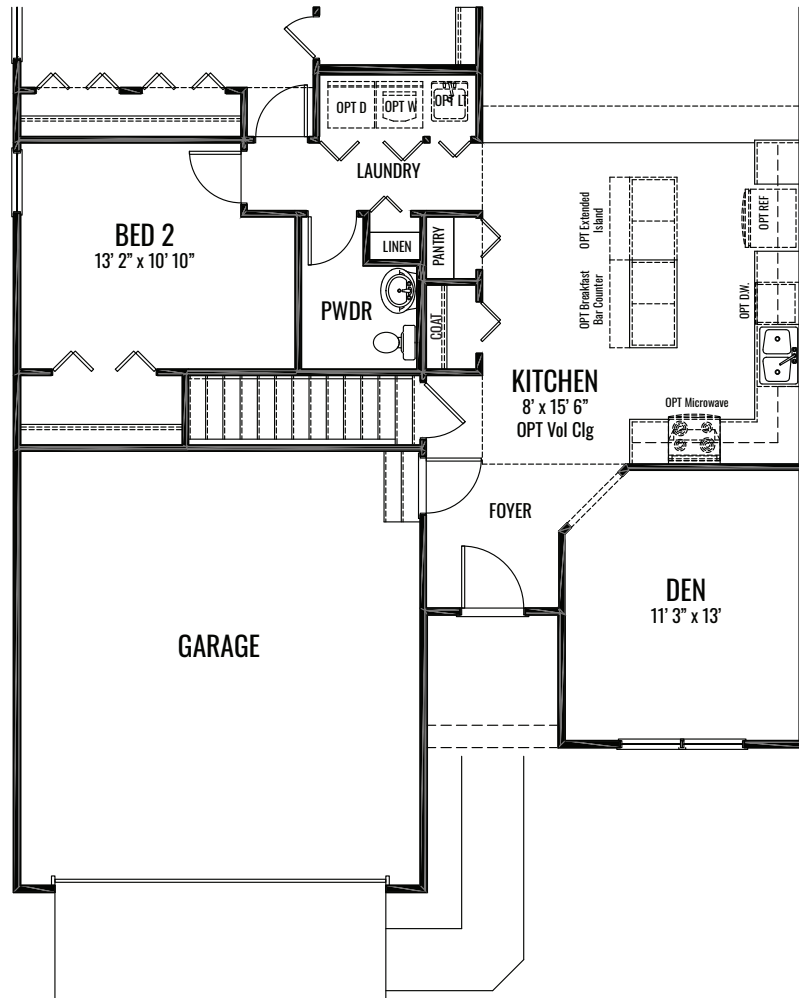

## THE CAMELLIA

1,469 Square Feet | 2-3 BDRM | 1-2 BATH

FIRST FLOOR

## THE CAMELLIA

1,469 Square Feet | 2-3 BDRM | 1-2 BATH

OPTIONAL SUNROOM

OPTIONAL BEDROOM 3

OPTIONAL 2 BATH (AT SLAB)

OPTIONAL 2 BATH (AT BASEMENT)

## THE CAMELLIA

1,469 Square Feet | 2-3 BDRM | 1-2 BATH

## THE CAMELLIA

1,469 Square Feet | 2-3 BDRM | 1-2 BATH

**ELEVATION "A"**

[www.providencehomes.net](http://www.providencehomes.net)