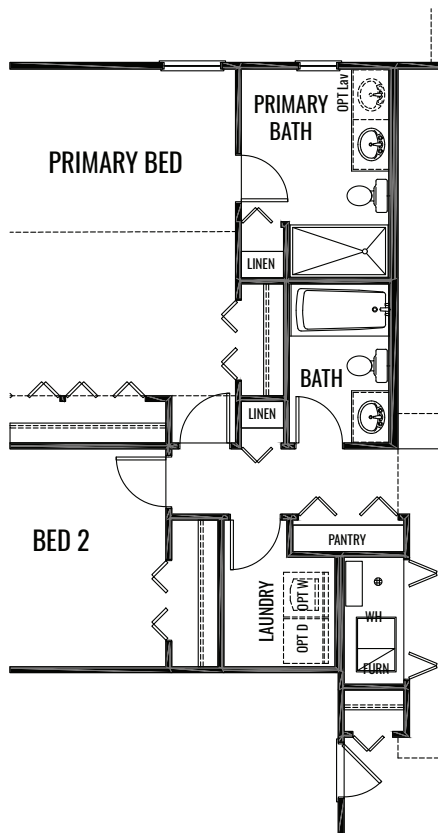

## THE CAMELLIA

1,469 Square Feet | 2-3 BDRM | 1-2 BATH

FIRST FLOOR

## THE CAMELLIA

1,469 Square Feet | 2-3 BDRM | 1-2 BATH

OPTIONAL SUNROOM

OPTIONAL BEDROOM 3

OPTIONAL 2 BATH (AT SLAB)

OPTIONAL 2 BATH (AT BASEMENT)

## THE CAMELLIA

1,469 Square Feet | 2-3 BDRM | 1-2 BATH

## THE CAMELLIA

1,469 Square Feet | 2-3 BDRM | 1-2 BATH

**ELEVATION "A"**

[www.providencehomes.net](http://www.providencehomes.net)