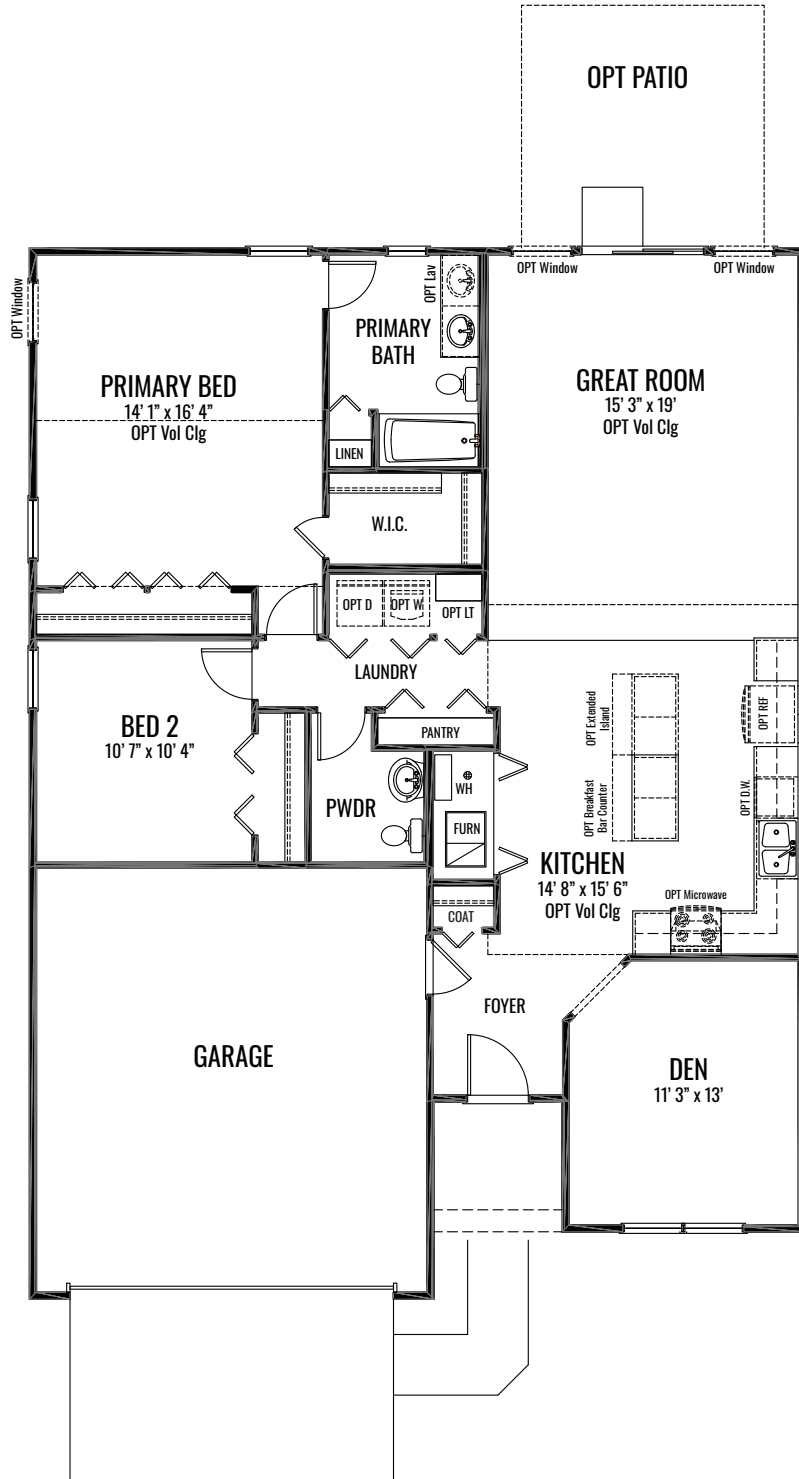

## THE CAMELLIA

1,469 Square Feet | 2-3 BDRM | 1-2 BATH

FIRST FLOOR

## THE CAMELLIA

1,469 Square Feet | 2-3 BDRM | 1-2 BATH

OPTIONAL SUNROOM

OPTIONAL BEDROOM 3

OPTIONAL 2 BATH (AT SLAB)

OPTIONAL 2 BATH (AT BASEMENT)

## THE CAMELLIA

1,469 Square Feet | 2-3 BDRM | 1-2 BATH

## THE CAMELLIA

1,469 Square Feet | 2-3 BDRM | 1-2 BATH

**ELEVATION "A"**

[www.providencehomes.net](http://www.providencehomes.net)