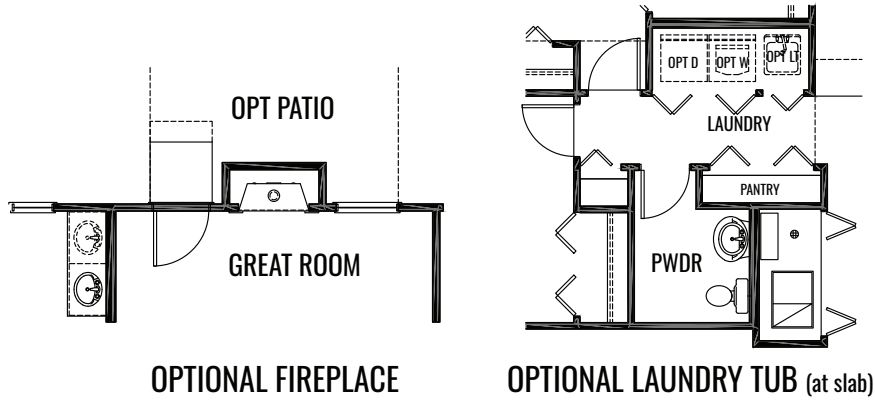

THE CAMELLIA

1,469 Square Feet | 2-3 BDRM | 1-2 BATH