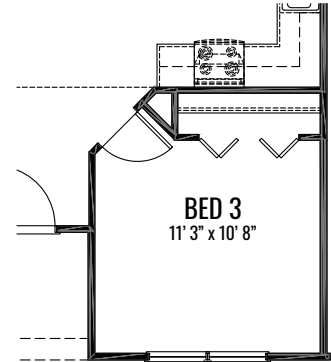

## THE CAMELLIA

1,469 Square Feet | 2-3 BDRM | 1-2 BATH

FIRST FLOOR

## THE CAMELLIA

1,469 Square Feet | 2-3 BDRM | 1-2 BATH

OPTIONAL SUNROOM

OPTIONAL BEDROOM 3

OPTIONAL 2 BATH (AT SLAB)

OPTIONAL 2 BATH (AT BASEMENT)

## THE CAMELLIA

1,469 Square Feet | 2-3 BDRM | 1-2 BATH

## THE CAMELLIA

1,469 Square Feet | 2-3 BDRM | 1-2 BATH

**ELEVATION "B"**

[www.providencehomes.net](http://www.providencehomes.net)