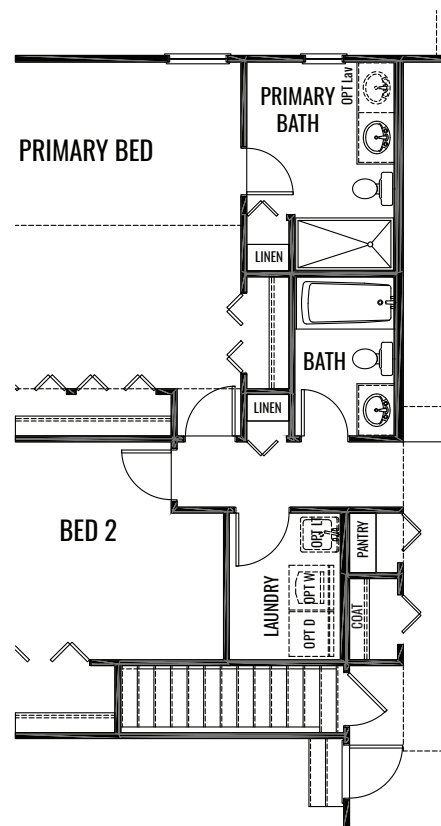

## THE CAMELLIA

1,469 Square Feet | 2-3 BDRM | 1-2 BATH

FIRST FLOOR

## THE CAMELLIA

1,469 Square Feet | 2-3 BDRM | 1-2 BATH

OPTIONAL SUNROOM

OPTIONAL BEDROOM 3

OPTIONAL 2 BATH (AT SLAB)

OPTIONAL 2 BATH (AT BASEMENT)

## THE CAMELLIA

1,469 Square Feet | 2-3 BDRM | 1-2 BATH

## THE CAMELLIA

1,469 Square Feet | 2-3 BDRM | 1-2 BATH

**ELEVATION "A"**

[www.providencehomes.net](http://www.providencehomes.net)