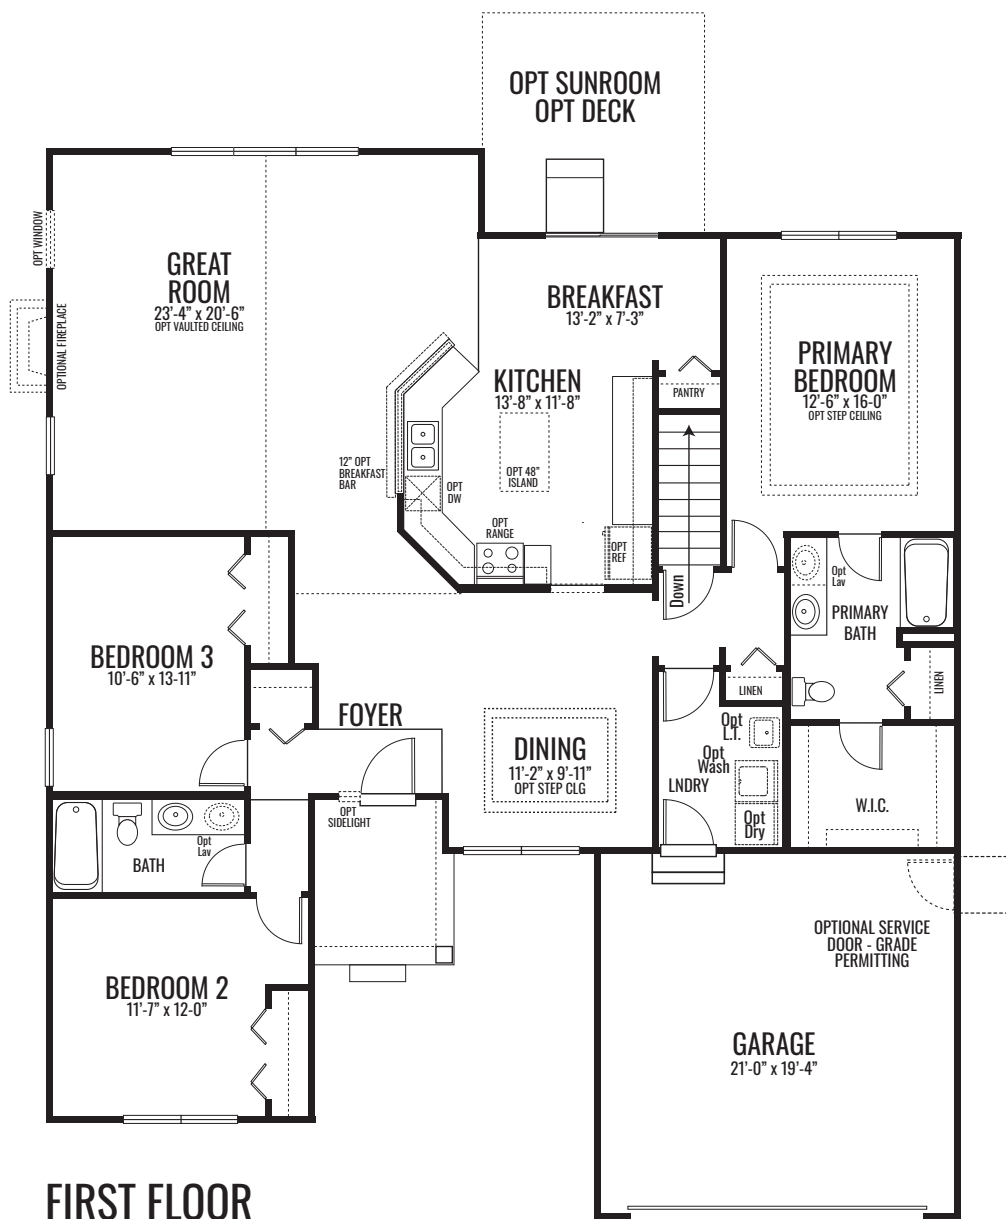

THE WYSTERIA

2,005 Square Feet | 3 BDRM | 2 BATH

FIRST FLOOR

www.providencehomes.net

THE WYSTERIA

2,005 Square Feet | 3 BDRM | 2 BATH

SUNROOM

EXTENDED PLAN (+121 Sq. Ft.)

DELUXE SPA BATH

DEN ILO DINING

THE WYSTERIA

2,005 Square Feet | 3 BDRM | 2 BATH

ELEVATION "C"

THE WYSTERIA

2,005 Square Feet | 3 BDRM | 2 BATH

ELEVATION "D"

THE WYSTERIA

2,005 Square Feet | 3 BDRM | 2 BATH

ELEVATION "F"