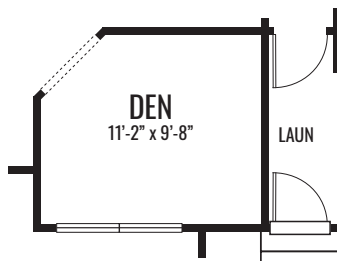

THE WYSTERIA

2,005 Square Feet | 3 BDRM | 2 BATH

FIRST FLOOR

www.providencehomes.net

THE WYSTERIA

2,005 Square Feet | 3 BDRM | 2 BATH

SUNROOM

EXTENDED PLAN (+121 Sq. Ft.)

DELUXE SPA BATH

DEN ILO DINING

THE WYSTERIA

2,005 Square Feet | 3 BDRM | 2 BATH

ELEVATION "C"

THE WYSTERIA

2,005 Square Feet | 3 BDRM | 2 BATH

ELEVATION "D"

THE WYSTERIA

2,005 Square Feet | 3 BDRM | 2 BATH

ELEVATION "F"