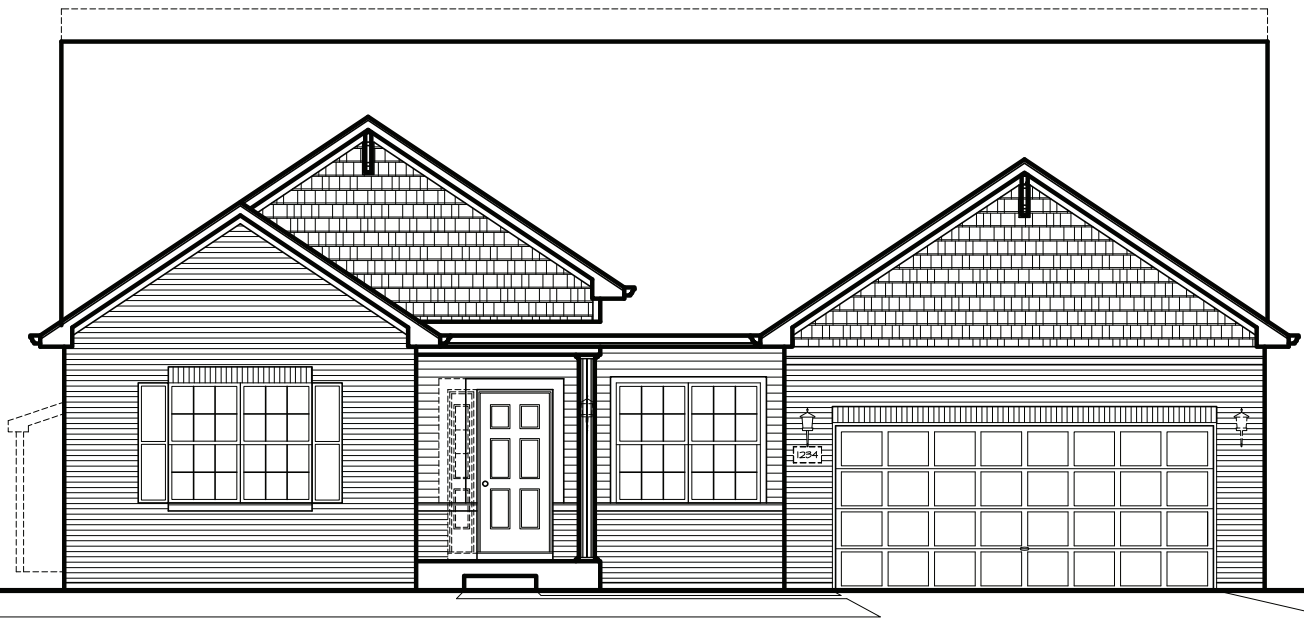

THE WYSTERIA

2,005 Square Feet | 3 BDRM | 2 BATH

FIRST FLOOR

www.providencehomes.net

THE WYSTERIA

2,005 Square Feet | 3 BDRM | 2 BATH

SUNROOM

EXTENDED PLAN (+121 Sq. Ft.)

DELUXE SPA BATH

DEN ILO DINING

THE WYSTERIA

2,005 Square Feet | 3 BDRM | 2 BATH

ELEVATION "C"

THE WYSTERIA

2,005 Square Feet | 3 BDRM | 2 BATH

ELEVATION "D"

THE WYSTERIA

2,005 Square Feet | 3 BDRM | 2 BATH

ELEVATION "F"