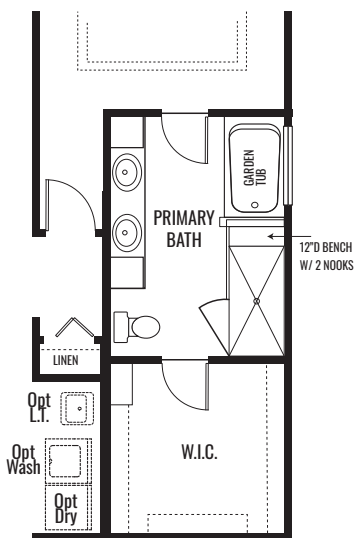

THE WYSTERIA

2,005 Square Feet | 3 BDRM | 2 BATH

FIRST FLOOR

www.providencehomes.net

THE WYSTERIA

2,005 Square Feet | 3 BDRM | 2 BATH

SUNROOM

EXTENDED PLAN (+121 Sq. Ft.)

DELUXE SPA BATH

DEN ILO DINING

THE WYSTERIA

2,005 Square Feet | 3 BDRM | 2 BATH

ELEVATION "C"

THE WYSTERIA

2,005 Square Feet | 3 BDRM | 2 BATH

ELEVATION "D"

THE WYSTERIA

2,005 Square Feet | 3 BDRM | 2 BATH

ELEVATION "F"