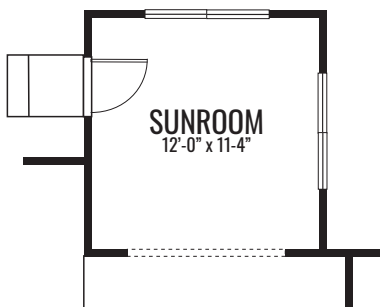

THE WYSTERIA

2,005 Square Feet | 3 BDRM | 2 BATH

FIRST FLOOR

www.providencehomes.net

THE WYSTERIA

2,005 Square Feet | 3 BDRM | 2 BATH

SUNROOM

EXTENDED PLAN (+121 Sq. Ft.)

DELUXE SPA BATH

DEN ILO DINING

THE WYSTERIA

2,005 Square Feet | 3 BDRM | 2 BATH

ELEVATION "C"

THE WYSTERIA

2,005 Square Feet | 3 BDRM | 2 BATH

ELEVATION "D"

THE WYSTERIA

2,005 Square Feet | 3 BDRM | 2 BATH

ELEVATION "F"