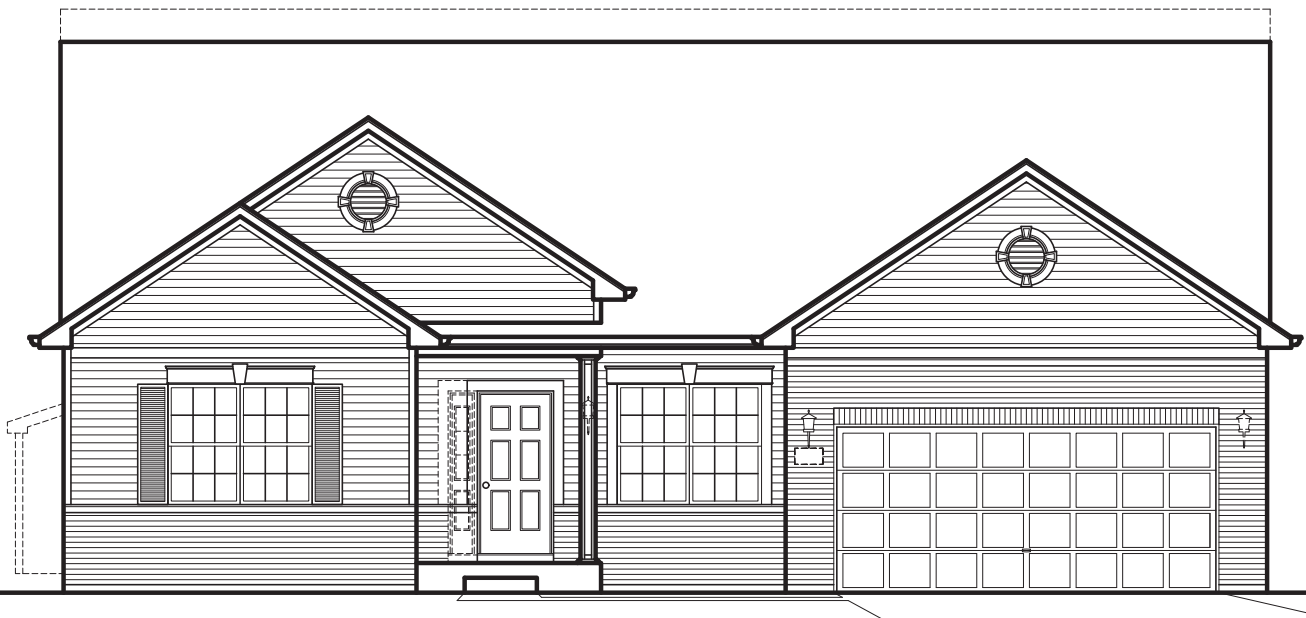

THE WYSTERIA

2,005 Square Feet | 3 BDRM | 2 BATH

FIRST FLOOR

www.providencehomes.net

THE WYSTERIA

2,005 Square Feet | 3 BDRM | 2 BATH

SUNROOM

EXTENDED PLAN (+121 Sq. Ft.)

DELUXE SPA BATH

DEN ILO DINING

THE WYSTERIA

2,005 Square Feet | 3 BDRM | 2 BATH

ELEVATION "C"

THE WYSTERIA

2,005 Square Feet | 3 BDRM | 2 BATH

ELEVATION "D"

THE WYSTERIA

2,005 Square Feet | 3 BDRM | 2 BATH

ELEVATION "F"