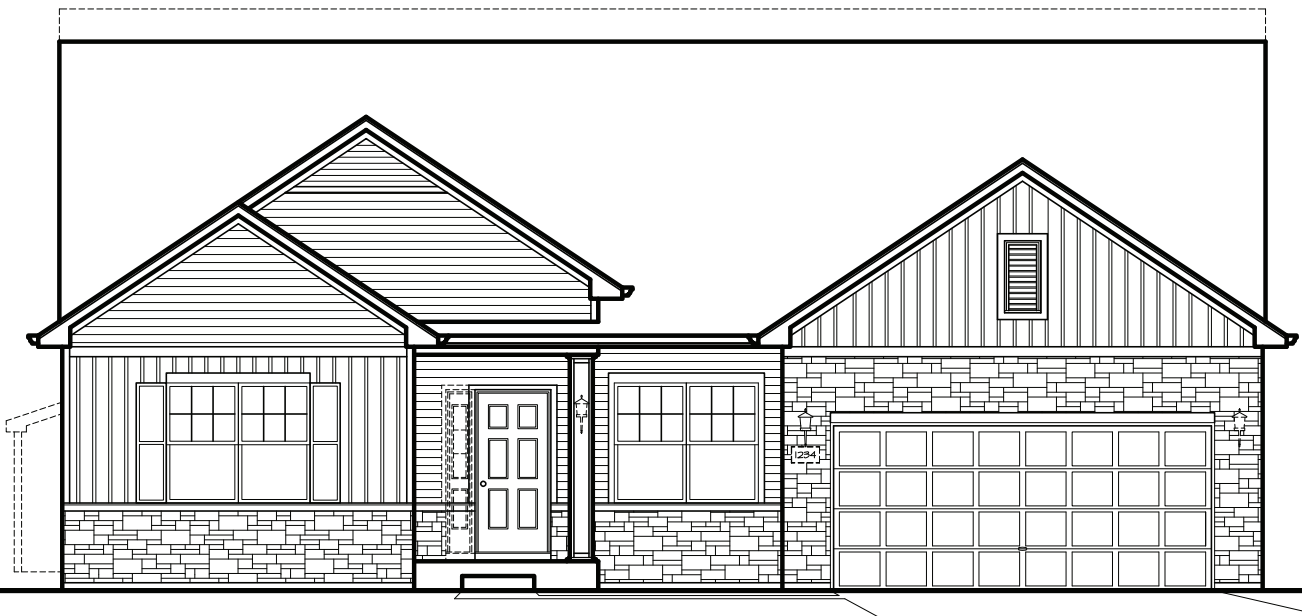

THE WYSTERIA

2,005 Square Feet | 3 BDRM | 2 BATH

FIRST FLOOR

www.providencehomes.net

THE WYSTERIA

2,005 Square Feet | 3 BDRM | 2 BATH

SUNROOM

EXTENDED PLAN (+121 Sq. Ft.)

DELUXE SPA BATH

DEN ILO DINING

THE WYSTERIA

2,005 Square Feet | 3 BDRM | 2 BATH

ELEVATION "C"

THE WYSTERIA

2,005 Square Feet | 3 BDRM | 2 BATH

ELEVATION "D"

THE WYSTERIA

2,005 Square Feet | 3 BDRM | 2 BATH

ELEVATION "F"