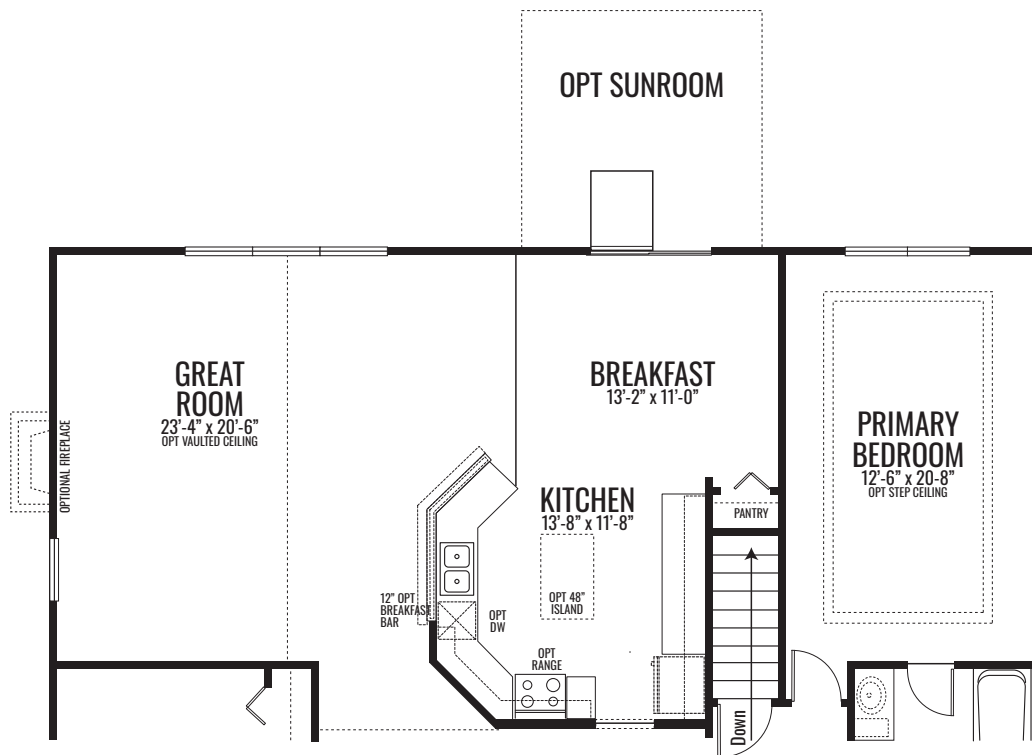

THE WYSTERIA

2,005 Square Feet | 3 BDRM | 2 BATH

FIRST FLOOR

www.providencehomes.net

THE WYSTERIA

2,005 Square Feet | 3 BDRM | 2 BATH

SUNROOM

EXTENDED PLAN (+121 Sq. Ft.)

DELUXE SPA BATH

DEN ILO DINING

THE WYSTERIA

2,005 Square Feet | 3 BDRM | 2 BATH

ELEVATION "C"

THE WYSTERIA

2,005 Square Feet | 3 BDRM | 2 BATH

ELEVATION "D"

THE WYSTERIA

2,005 Square Feet | 3 BDRM | 2 BATH

ELEVATION "F"