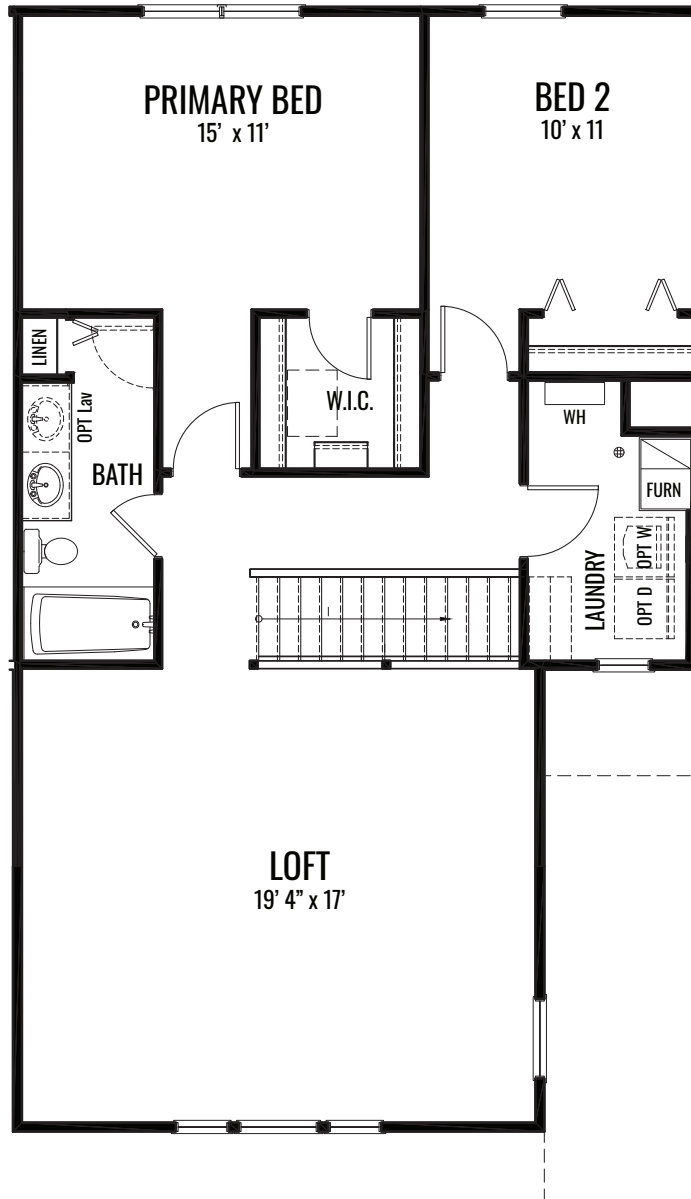

## THE GRAYSON

1,616 Square Feet | 2-3 BDRM | 1-2.5 BATH

FIRST FLOOR

[www.providencehomes.net](http://www.providencehomes.net)

## THE GRAYSON

1,616 Square Feet | 2-3 BDRM | 1-2.5 BATH

## THE GRAYSON

1,616 Square Feet | 2-3 BDRM | 1-2.5 BATH

**SECOND FLOOR**

## THE GRAYSON

1,616 Square Feet | 2-3 BDRM | 1-2.5 BATH

**OPT GRAND PRIVATE BATH**