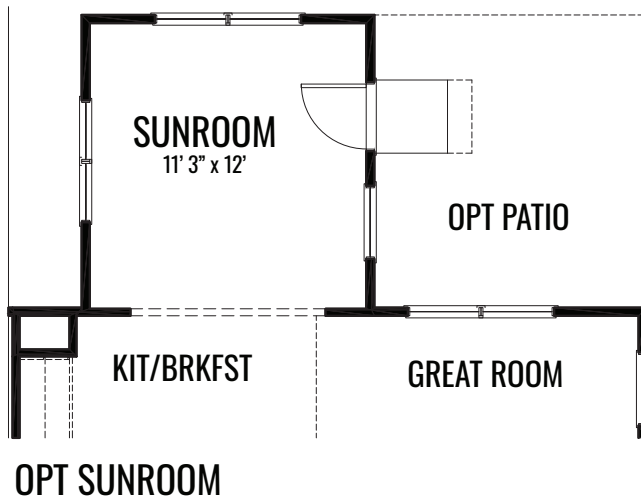

## THE GRAYSON

1,616 Square Feet | 2-3 BDRM | 1-2.5 BATH

FIRST FLOOR

[www.providencehomes.net](http://www.providencehomes.net)

## THE GRAYSON

1,616 Square Feet | 2-3 BDRM | 1-2.5 BATH

## THE GRAYSON

1,616 Square Feet | 2-3 BDRM | 1-2.5 BATH

**SECOND FLOOR**

## THE GRAYSON

1,616 Square Feet | 2-3 BDRM | 1-2.5 BATH

**OPT GRAND PRIVATE BATH**