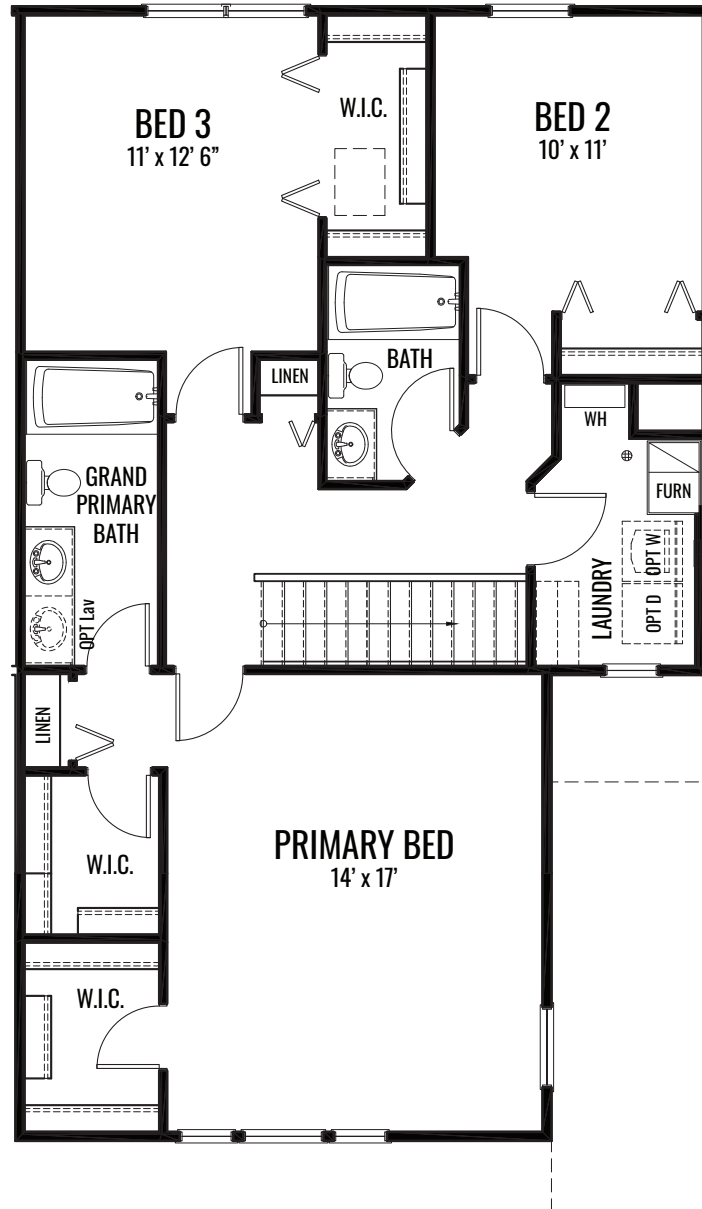

## THE GRAYSON

1,616 Square Feet | 2-3 BDRM | 1-2.5 BATH

## THE GRAYSON

1,616 Square Feet | 2-3 BDRM | 1-2.5 BATH

**SECOND FLOOR**

## THE GRAYSON

1,616 Square Feet | 2-3 BDRM | 1-2.5 BATH

**OPT GRAND PRIVATE BATH**

## THE GRAYSON

1,616 Square Feet | 2-3 BDRM | 1-2.5 BATH

**OPT GRAND PRIMARY BEDROOM**

**OPT PRIVATE BATH**