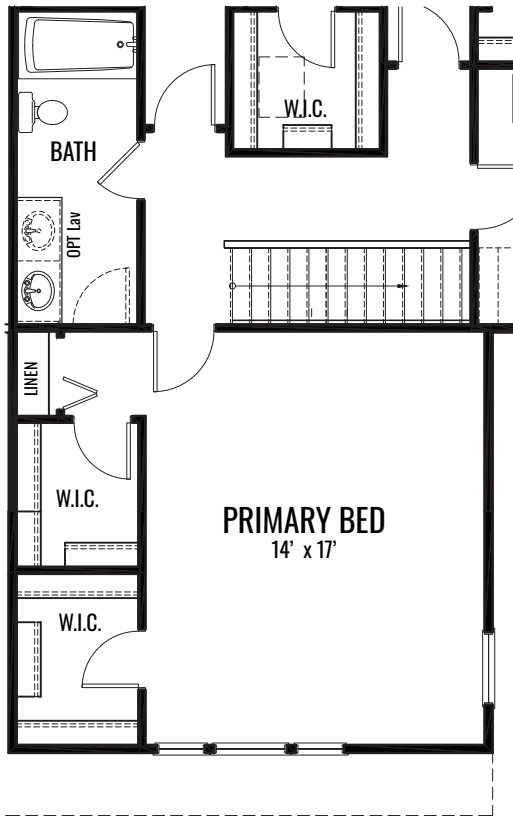

## THE GRAYSON

1,616 Square Feet | 2-3 BDRM | 1-2.5 BATH

## THE GRAYSON

1,616 Square Feet | 2-3 BDRM | 1-2.5 BATH

**SECOND FLOOR**

## THE GRAYSON

1,616 Square Feet | 2-3 BDRM | 1-2.5 BATH

**OPT GRAND PRIVATE BATH**

## THE GRAYSON

1,616 Square Feet | 2-3 BDRM | 1-2.5 BATH

**OPT GRAND PRIMARY BEDROOM**

**OPT PRIVATE BATH**