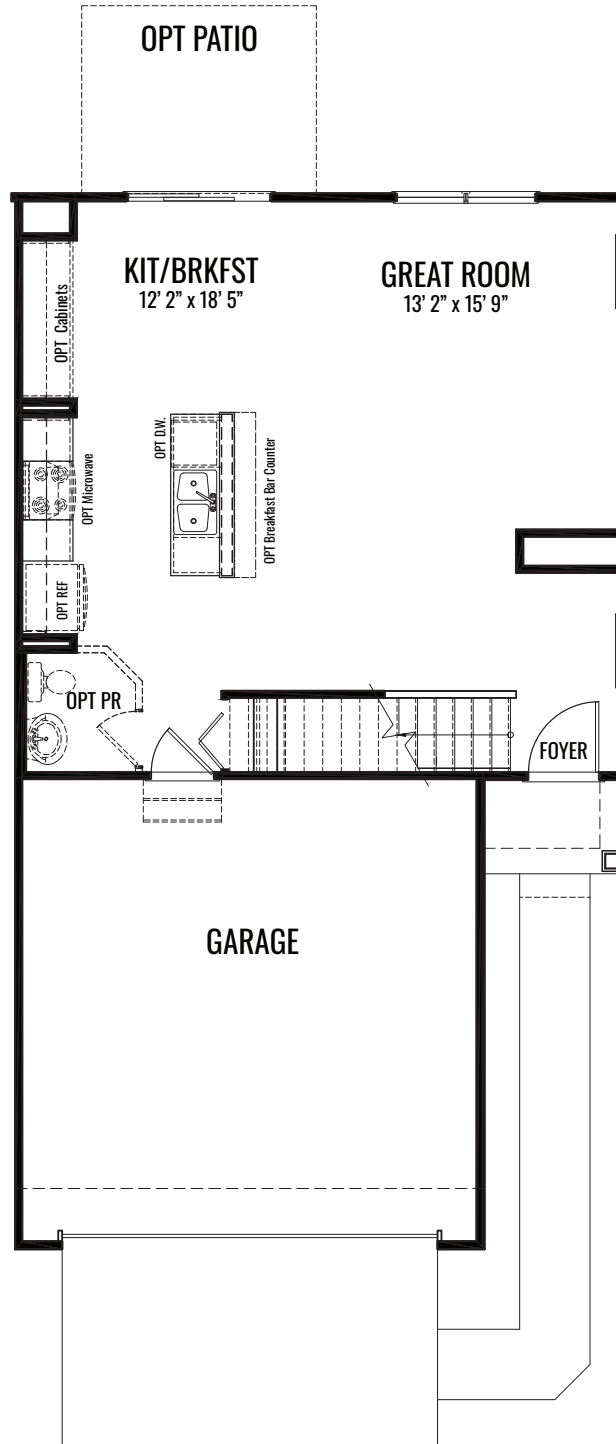

## THE GRAYSON

1,616 Square Feet | 2-3 BDRM | 1-2.5 BATH

FIRST FLOOR

[www.providencehomes.net](http://www.providencehomes.net)

## THE GRAYSON

1,616 Square Feet | 2-3 BDRM | 1-2.5 BATH

## THE GRAYSON

1,616 Square Feet | 2-3 BDRM | 1-2.5 BATH

**SECOND FLOOR**

## THE GRAYSON

1,616 Square Feet | 2-3 BDRM | 1-2.5 BATH

**OPT GRAND PRIVATE BATH**