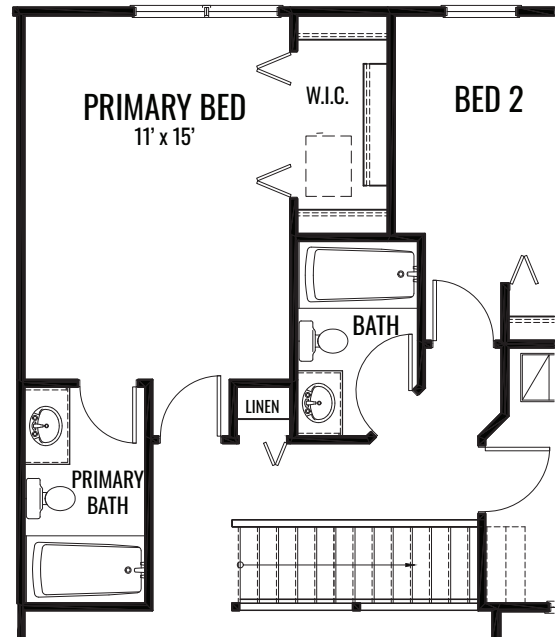

## THE GRAYSON

1,616 Square Feet | 2-3 BDRM | 1-2.5 BATH

## THE GRAYSON

1,616 Square Feet | 2-3 BDRM | 1-2.5 BATH

**SECOND FLOOR**

## THE GRAYSON

1,616 Square Feet | 2-3 BDRM | 1-2.5 BATH

**OPT GRAND PRIVATE BATH**

## THE GRAYSON

1,616 Square Feet | 2-3 BDRM | 1-2.5 BATH

**OPT GRAND PRIMARY BEDROOM**

**OPT PRIVATE BATH**