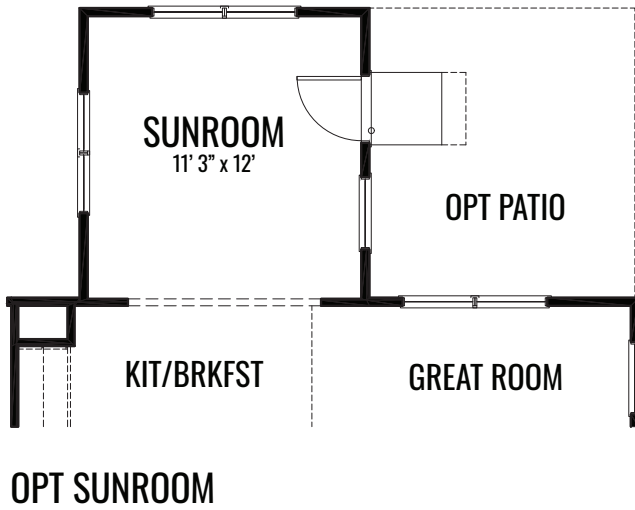

## THE FENWICK

1,596 Square Feet | 2-3 BDRM | 1-2.5 BATH

FIRST FLOOR

[www.providencehomes.net](http://www.providencehomes.net)

## THE FENWICK

1,596 Square Feet | 2-3 BDRM | 1-2.5 BATH

**OPT CLOSET**

**OPT BASEMENT**

## THE FENWICK

1,596 Square Feet | 2-3 BDRM | 1-2.5 BATH

SECOND FLOOR