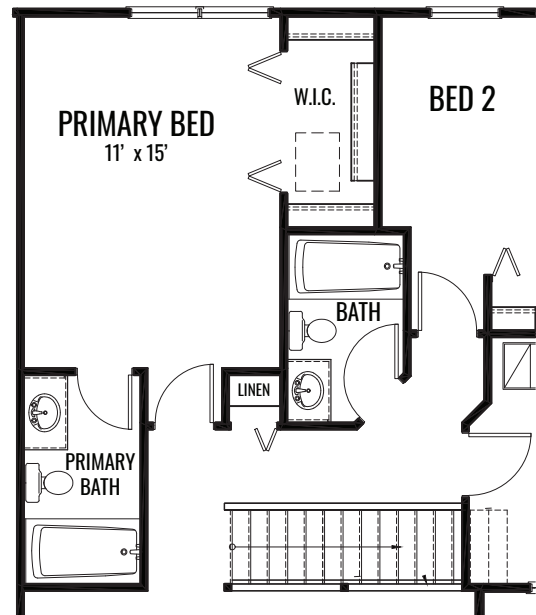

## THE FENWICK

1,596 Square Feet | 2-3 BDRM | 1-2.5 BATH

**OPT CLOSET**

**OPT BASEMENT**

## THE FENWICK

1,596 Square Feet | 2-3 BDRM | 1-2.5 BATH

SECOND FLOOR

## THE FENWICK

1,596 Square Feet | 2-3 BDRM | 1-2.5 BATH

**OPT GRAND PRIVATE BATH**

[www.providencehomes.net](http://www.providencehomes.net)

## THE FENWICK

1,596 Square Feet | 2-3 BDRM | 1-2.5 BATH

OPT GRAND PRIMARY BEDROOM

OPT PRIVATE BATH