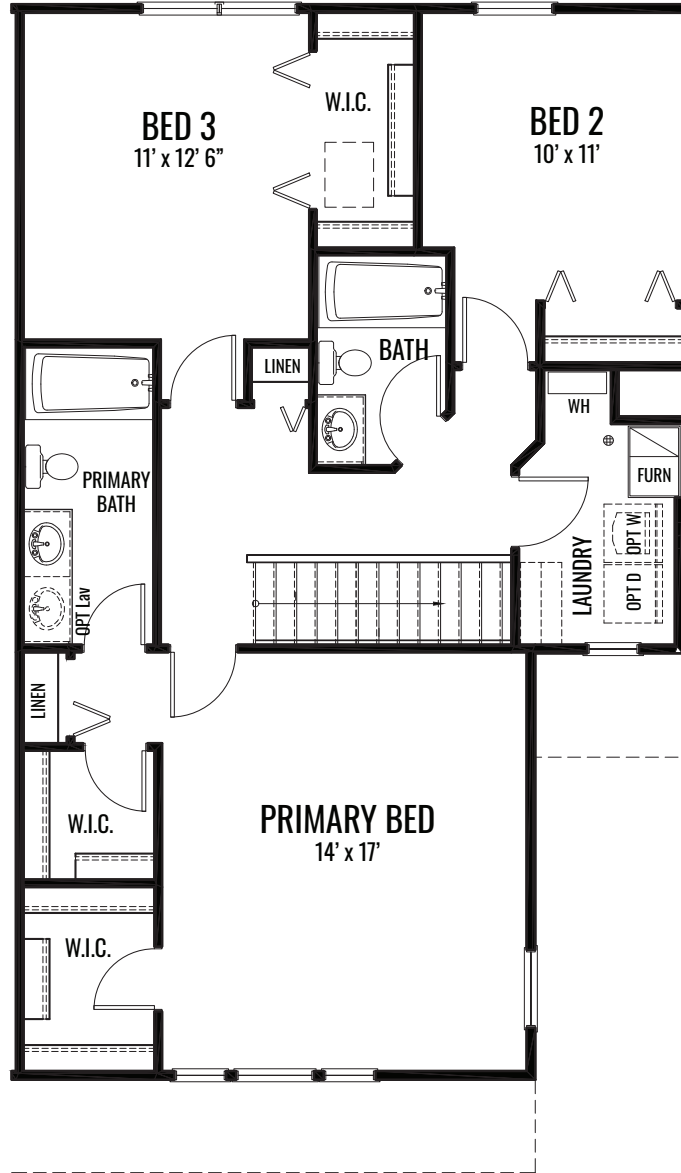

## THE FENWICK

1,596 Square Feet | 2-3 BDRM | 1-2.5 BATH

**OPT CLOSET**

**OPT BASEMENT**

## THE FENWICK

1,596 Square Feet | 2-3 BDRM | 1-2.5 BATH

SECOND FLOOR

## THE FENWICK

1,596 Square Feet | 2-3 BDRM | 1-2.5 BATH

**OPT GRAND PRIVATE BATH**

[www.providencehomes.net](http://www.providencehomes.net)

## THE FENWICK

1,596 Square Feet | 2-3 BDRM | 1-2.5 BATH

OPT GRAND PRIMARY BEDROOM

OPT PRIVATE BATH