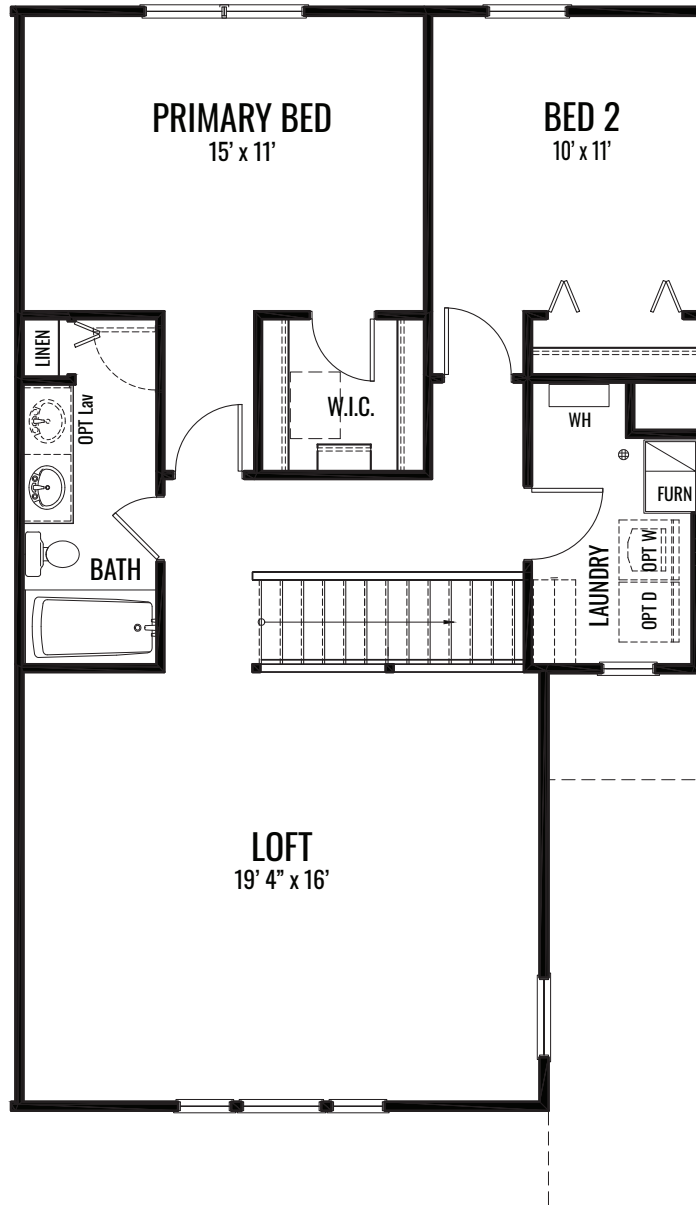

## THE FENWICK

1,596 Square Feet | 2-3 BDRM | 1-2.5 BATH

FIRST FLOOR

[www.providencehomes.net](http://www.providencehomes.net)

## THE FENWICK

1,596 Square Feet | 2-3 BDRM | 1-2.5 BATH

**OPT CLOSET**

**OPT BASEMENT**

## THE FENWICK

1,596 Square Feet | 2-3 BDRM | 1-2.5 BATH

SECOND FLOOR

## THE FENWICK

1,596 Square Feet | 2-3 BDRM | 1-2.5 BATH

**OPT GRAND PRIVATE BATH**

[www.providencehomes.net](http://www.providencehomes.net)