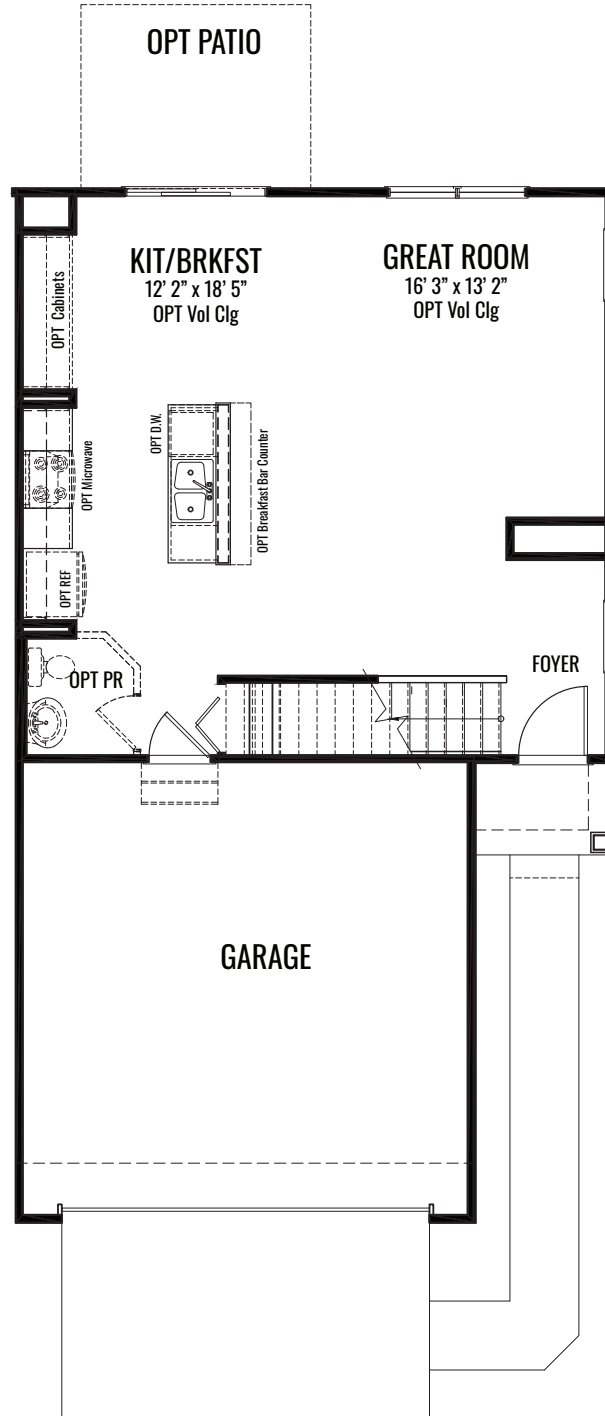

## THE FENWICK

1,596 Square Feet | 2-3 BDRM | 1-2.5 BATH

FIRST FLOOR

[www.providencehomes.net](http://www.providencehomes.net)

## THE FENWICK

1,596 Square Feet | 2-3 BDRM | 1-2.5 BATH

**OPT CLOSET**

**OPT BASEMENT**

## THE FENWICK

1,596 Square Feet | 2-3 BDRM | 1-2.5 BATH

SECOND FLOOR

## THE FENWICK

1,596 Square Feet | 2-3 BDRM | 1-2.5 BATH

OPT GRAND PRIMARY BEDROOM

OPT PRIVATE BATH