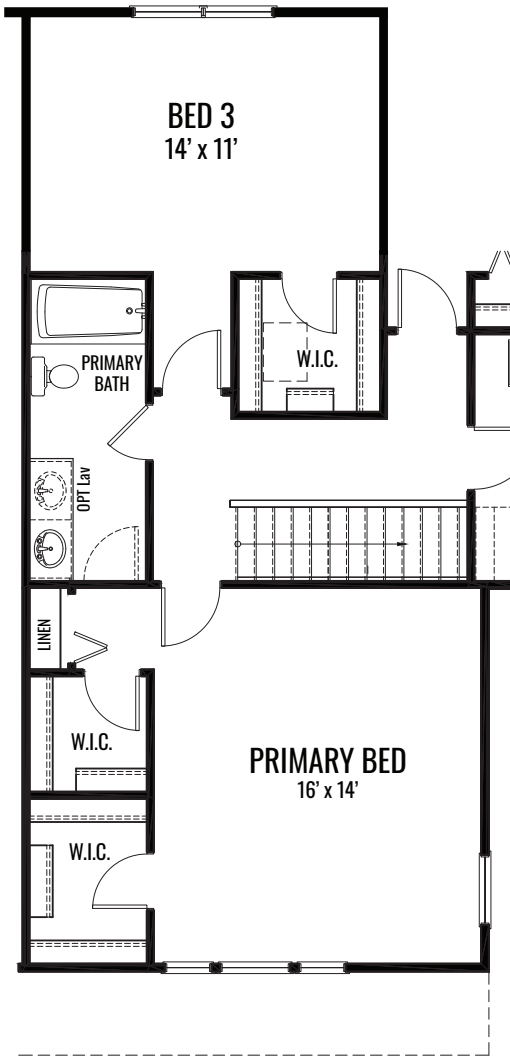

## THE FENWICK

1,596 Square Feet | 2-3 BDRM | 1-2.5 BATH

**OPT CLOSET**

**OPT BASEMENT**

## THE FENWICK

1,596 Square Feet | 2-3 BDRM | 1-2.5 BATH

SECOND FLOOR

## THE FENWICK

1,596 Square Feet | 2-3 BDRM | 1-2.5 BATH

**OPT GRAND PRIVATE BATH**

[www.providencehomes.net](http://www.providencehomes.net)

## THE FENWICK

1,596 Square Feet | 2-3 BDRM | 1-2.5 BATH

OPT GRAND PRIMARY BEDROOM

OPT PRIVATE BATH