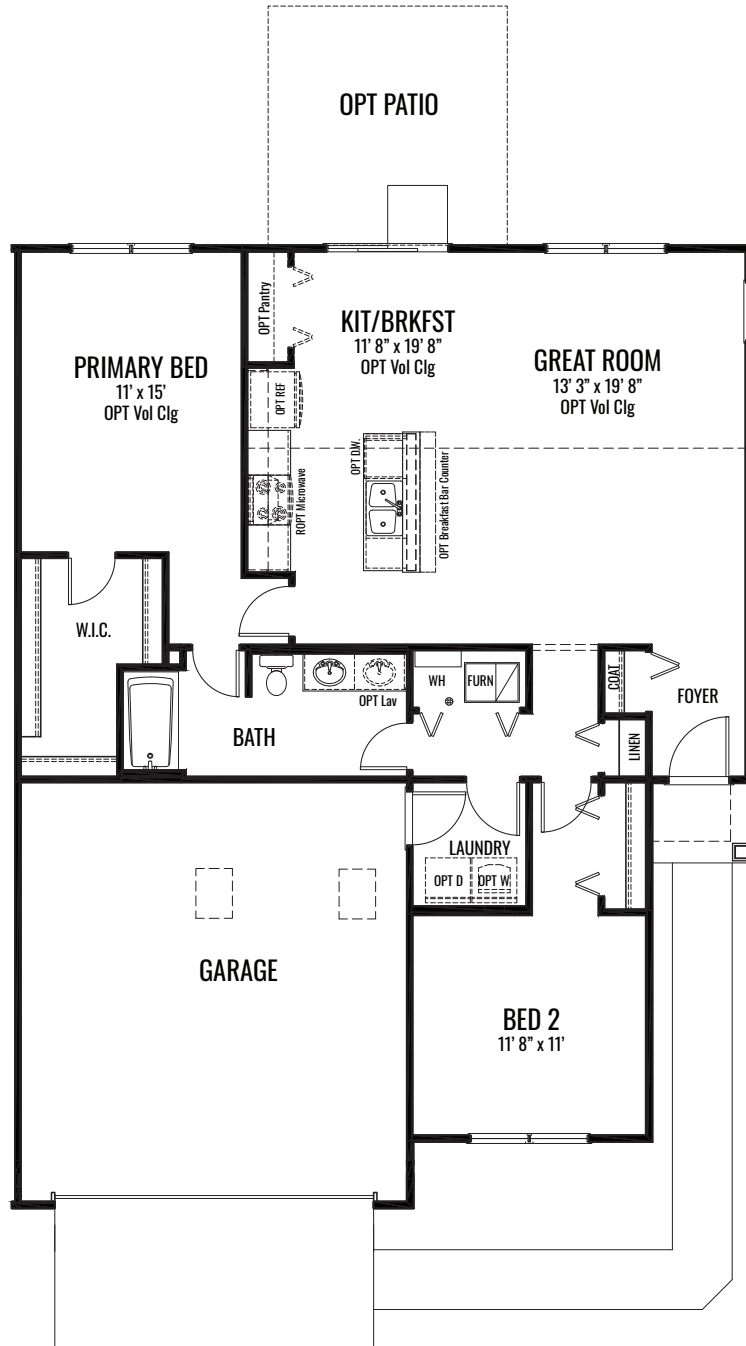

## THE DOGWOOD

1,220 Square Feet | 2 BDRM | 1-2 BATH

FIRST FLOOR

## THE DOGWOOD

1,220 Square Feet | 2 BDRM | 1-2 BATH

OPTIONAL SUNROOM

OPTIONAL PRIVATE BATH

OPTIONAL BASEMENT

OPTIONAL PRIVATE BATH  
AT OPTIONAL BASEMENT

## THE DOGWOOD

1,220 Square Feet | 2 BDRM | 1-2 BATH

**ELEVATION "A"**

## THE DOGWOOD

1,220 Square Feet | 2 BDRM | 1-2 BATH

**ELEVATION "A"**  
**With Optional Basement**