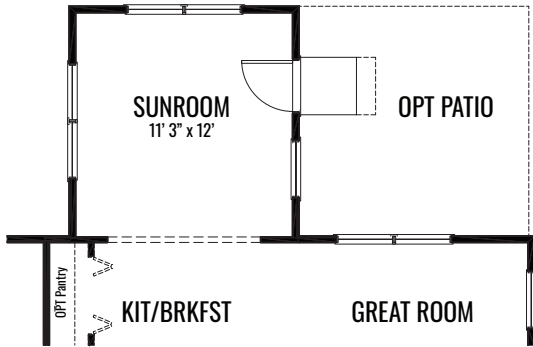

## THE DOGWOOD

1,220 Square Feet | 2 BDRM | 1-2 BATH

FIRST FLOOR

## THE DOGWOOD

1,220 Square Feet | 2 BDRM | 1-2 BATH

OPTIONAL SUNROOM

OPTIONAL PRIVATE BATH

OPTIONAL BASEMENT

OPTIONAL PRIVATE BATH  
AT OPTIONAL BASEMENT

## THE DOGWOOD

1,220 Square Feet | 2 BDRM | 1-2 BATH

**ELEVATION "A"**

## THE DOGWOOD

1,220 Square Feet | 2 BDRM | 1-2 BATH

**ELEVATION "A"**  
**With Optional Basement**