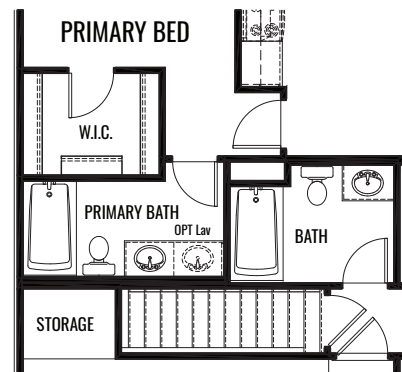

## THE DOGWOOD

1,220 Square Feet | 2 BDRM | 1-2 BATH

FIRST FLOOR

## THE DOGWOOD

1,220 Square Feet | 2 BDRM | 1-2 BATH

OPTIONAL SUNROOM

OPTIONAL PRIVATE BATH

OPTIONAL BASEMENT

OPTIONAL PRIVATE BATH  
AT OPTIONAL BASEMENT

## THE DOGWOOD

1,220 Square Feet | 2 BDRM | 1-2 BATH

**ELEVATION "A"**

## THE DOGWOOD

1,220 Square Feet | 2 BDRM | 1-2 BATH

**ELEVATION "A"**  
**With Optional Basement**