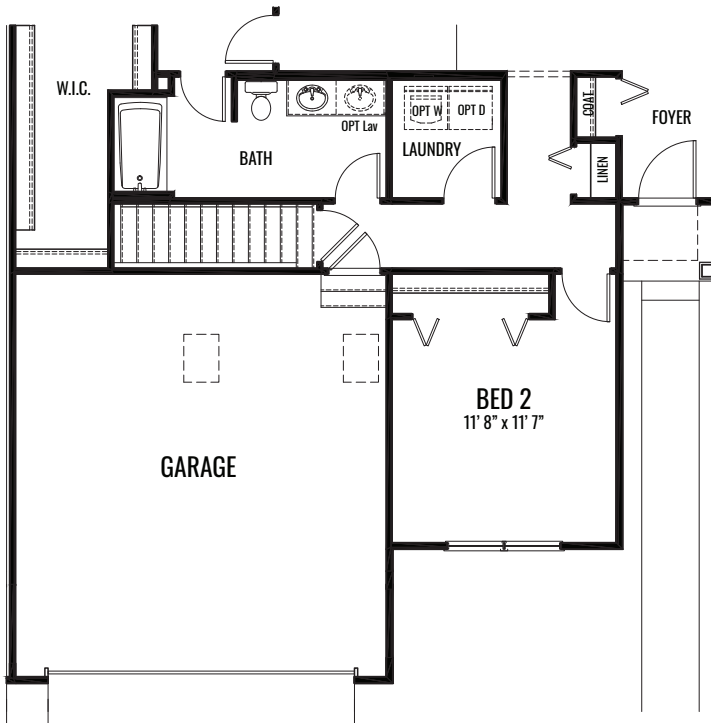

## THE DOGWOOD

1,220 Square Feet | 2 BDRM | 1-2 BATH

FIRST FLOOR

## THE DOGWOOD

1,220 Square Feet | 2 BDRM | 1-2 BATH

OPTIONAL SUNROOM

OPTIONAL PRIVATE BATH

OPTIONAL BASEMENT

OPTIONAL PRIVATE BATH  
AT OPTIONAL BASEMENT

## THE DOGWOOD

1,220 Square Feet | 2 BDRM | 1-2 BATH

**ELEVATION "A"**

## THE DOGWOOD

1,220 Square Feet | 2 BDRM | 1-2 BATH

**ELEVATION "A"**  
**With Optional Basement**