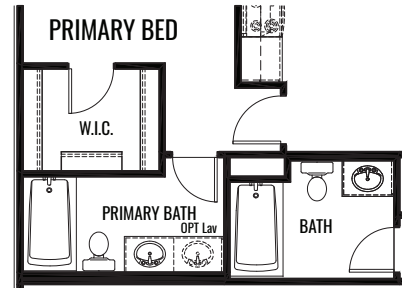

## THE DOGWOOD

1,220 Square Feet | 2 BDRM | 1-2 BATH

FIRST FLOOR

## THE DOGWOOD

1,220 Square Feet | 2 BDRM | 1-2 BATH

OPTIONAL SUNROOM

OPTIONAL PRIVATE BATH

OPTIONAL BASEMENT

OPTIONAL PRIVATE BATH  
AT OPTIONAL BASEMENT

## THE DOGWOOD

1,220 Square Feet | 2 BDRM | 1-2 BATH

**ELEVATION "A"**

## THE DOGWOOD

1,220 Square Feet | 2 BDRM | 1-2 BATH

**ELEVATION "A"**  
**With Optional Basement**