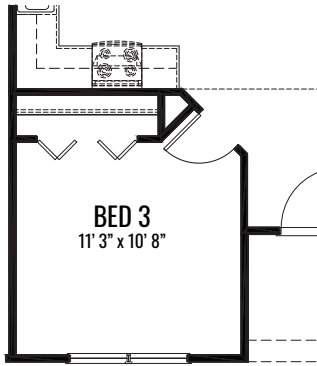

THE AZALEA

1,469 Square Feet | 2-3 BDRM | 1-2 BATH

FIRST FLOOR

www.providencehomes.net

THE AZALEA

1,469 Square Feet | 2-3 BDRM | 1-2 BATH

OPTIONAL BEDROOM 3

OPTIONAL SUNROOM

OPTIONAL 2 BATH (AT BASEMENT)

OPTIONAL 2 BATH (AT SLAB)

www.providencehomes.net

THE AZALEA

1,469 Square Feet | 2-3 BDRM | 1-2 BATH

OPTIONAL FIREPLACE

OPTIONAL BASEMENT

www.providencehomes.net

THE AZALEA

1,469 Square Feet | 2-3 BDRM | 1-2 BATH

ELEVATION "A"

THE AZALEA

1,469 Square Feet | 2-3 BDRM | 1-2 BATH

ELEVATION "B"