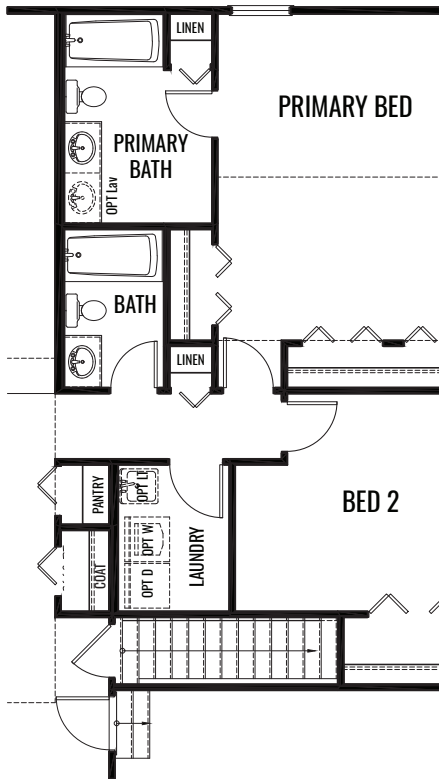

THE AZALEA

1,469 Square Feet | 2-3 BDRM | 1-2 BATH

FIRST FLOOR

www.providencehomes.net

THE AZALEA

1,469 Square Feet | 2-3 BDRM | 1-2 BATH

OPTIONAL BEDROOM 3

OPTIONAL SUNROOM

OPTIONAL 2 BATH (AT BASEMENT)

OPTIONAL 2 BATH (AT SLAB)

www.providencehomes.net

THE AZALEA

1,469 Square Feet | 2-3 BDRM | 1-2 BATH

OPTIONAL FIREPLACE

OPTIONAL BASEMENT

www.providencehomes.net

THE AZALEA

1,469 Square Feet | 2-3 BDRM | 1-2 BATH

ELEVATION "A"

THE AZALEA

1,469 Square Feet | 2-3 BDRM | 1-2 BATH

ELEVATION "B"