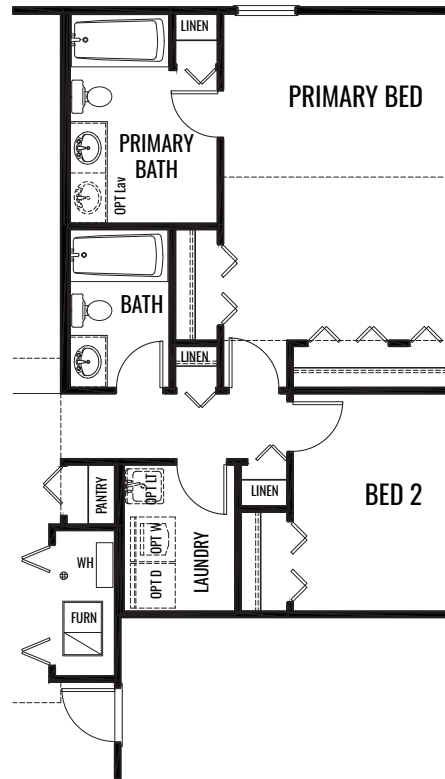

THE AZALEA

1,469 Square Feet | 2-3 BDRM | 1-2 BATH

FIRST FLOOR

www.providencehomes.net

THE AZALEA

1,469 Square Feet | 2-3 BDRM | 1-2 BATH

OPTIONAL BEDROOM 3

OPTIONAL SUNROOM

OPTIONAL 2 BATH (AT BASEMENT)

OPTIONAL 2 BATH (AT SLAB)

www.providencehomes.net

THE AZALEA

1,469 Square Feet | 2-3 BDRM | 1-2 BATH

OPTIONAL FIREPLACE

OPTIONAL BASEMENT

www.providencehomes.net

THE AZALEA

1,469 Square Feet | 2-3 BDRM | 1-2 BATH

ELEVATION "A"

THE AZALEA

1,469 Square Feet | 2-3 BDRM | 1-2 BATH

ELEVATION "B"