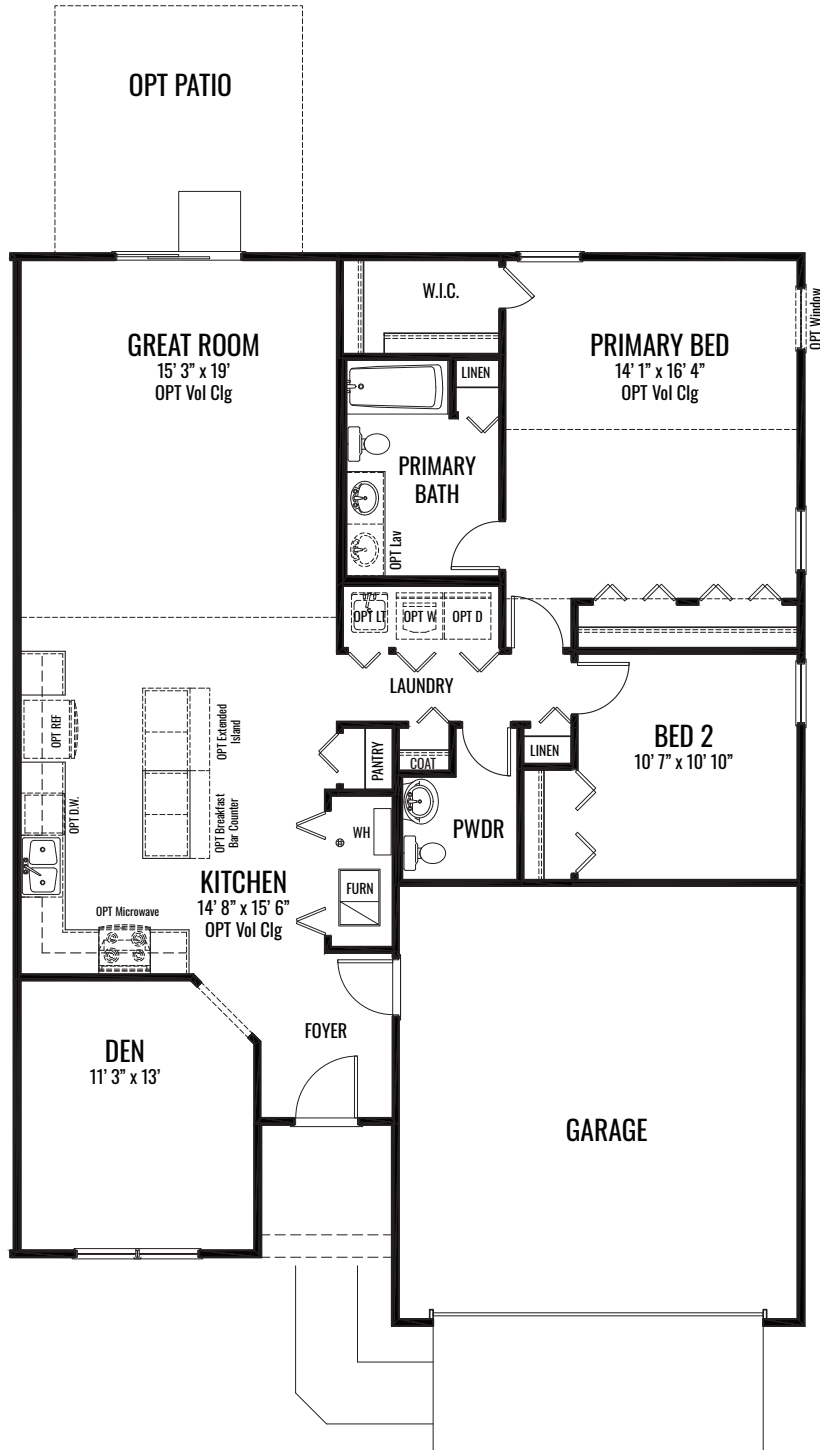

THE AZALEA

1,469 Square Feet | 2-3 BDRM | 1-2 BATH

FIRST FLOOR

www.providencehomes.net

THE AZALEA

1,469 Square Feet | 2-3 BDRM | 1-2 BATH

OPTIONAL BEDROOM 3

OPTIONAL SUNROOM

OPTIONAL 2 BATH (AT BASEMENT)

OPTIONAL 2 BATH (AT SLAB)

www.providencehomes.net

THE AZALEA

1,469 Square Feet | 2-3 BDRM | 1-2 BATH

OPTIONAL FIREPLACE

OPTIONAL BASEMENT

www.providencehomes.net

THE AZALEA

1,469 Square Feet | 2-3 BDRM | 1-2 BATH

ELEVATION "A"

THE AZALEA

1,469 Square Feet | 2-3 BDRM | 1-2 BATH

ELEVATION "B"