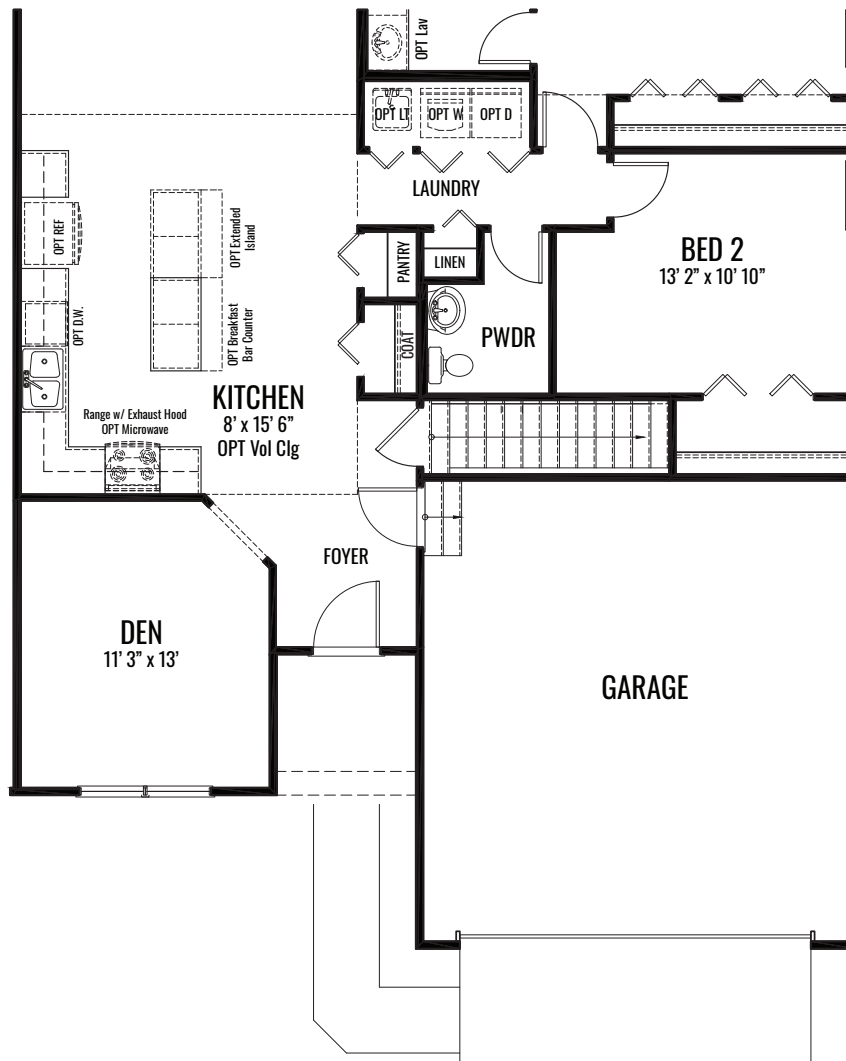

THE AZALEA

1,469 Square Feet | 2-3 BDRM | 1-2 BATH

FIRST FLOOR

www.providencehomes.net

THE AZALEA

1,469 Square Feet | 2-3 BDRM | 1-2 BATH

OPTIONAL BEDROOM 3

OPTIONAL SUNROOM

OPTIONAL 2 BATH (AT BASEMENT)

OPTIONAL 2 BATH (AT SLAB)

www.providencehomes.net

THE AZALEA

1,469 Square Feet | 2-3 BDRM | 1-2 BATH

OPTIONAL FIREPLACE

OPTIONAL BASEMENT

www.providencehomes.net

THE AZALEA

1,469 Square Feet | 2-3 BDRM | 1-2 BATH

ELEVATION "A"

THE AZALEA

1,469 Square Feet | 2-3 BDRM | 1-2 BATH

ELEVATION "B"