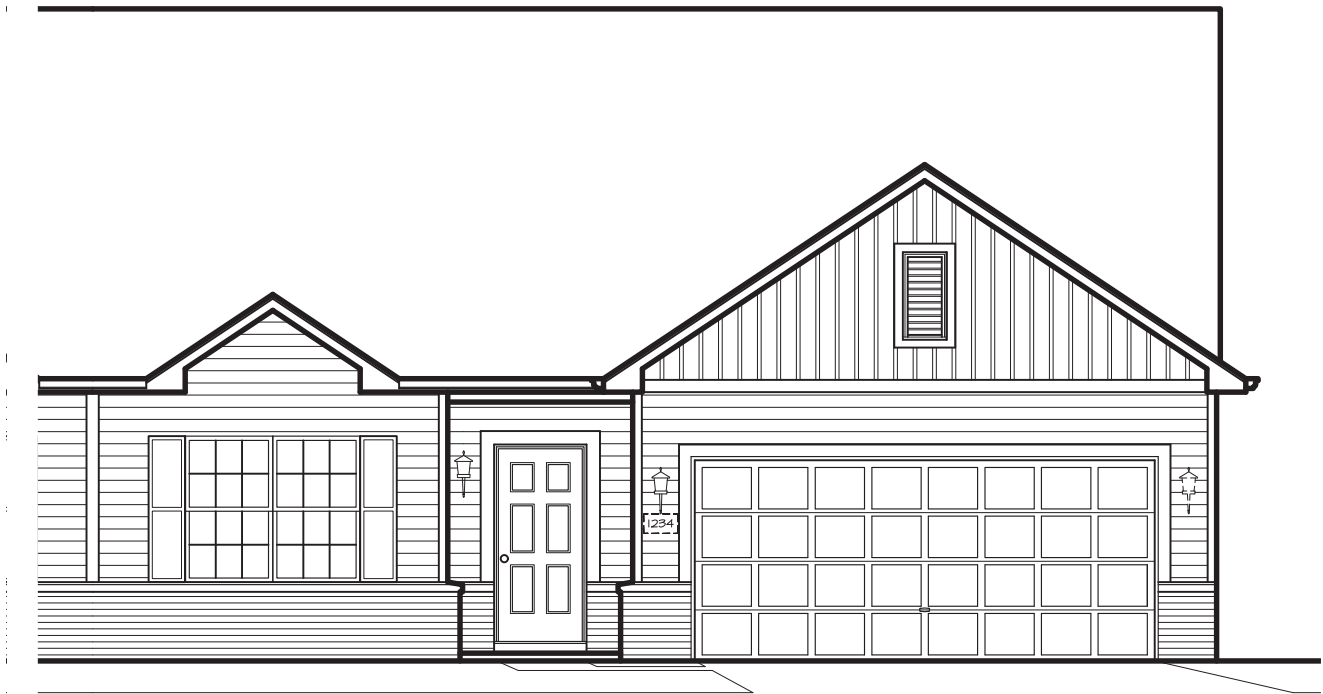

THE AZALEA

1,469 Square Feet | 2-3 BDRM | 1-2 BATH

FIRST FLOOR

www.providencehomes.net

THE AZALEA

1,469 Square Feet | 2-3 BDRM | 1-2 BATH

OPTIONAL BEDROOM 3

OPTIONAL SUNROOM

OPTIONAL 2 BATH (AT BASEMENT)

OPTIONAL 2 BATH (AT SLAB)

www.providencehomes.net

THE AZALEA

1,469 Square Feet | 2-3 BDRM | 1-2 BATH

OPTIONAL FIREPLACE

OPTIONAL BASEMENT

www.providencehomes.net

THE AZALEA

1,469 Square Feet | 2-3 BDRM | 1-2 BATH

ELEVATION "A"

THE AZALEA

1,469 Square Feet | 2-3 BDRM | 1-2 BATH

ELEVATION "B"