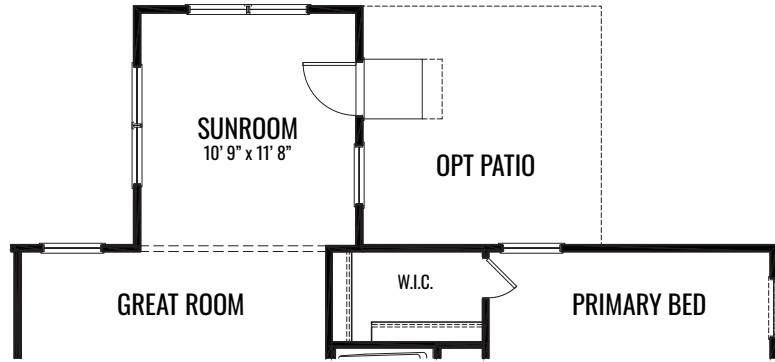

THE AZALEA

1,469 Square Feet | 2-3 BDRM | 1-2 BATH

FIRST FLOOR

www.providencehomes.net

THE AZALEA

1,469 Square Feet | 2-3 BDRM | 1-2 BATH

OPTIONAL BEDROOM 3

OPTIONAL SUNROOM

OPTIONAL 2 BATH (AT BASEMENT)

OPTIONAL 2 BATH (AT SLAB)

www.providencehomes.net

THE AZALEA

1,469 Square Feet | 2-3 BDRM | 1-2 BATH

OPTIONAL FIREPLACE

OPTIONAL BASEMENT

www.providencehomes.net

THE AZALEA

1,469 Square Feet | 2-3 BDRM | 1-2 BATH

ELEVATION "A"

THE AZALEA

1,469 Square Feet | 2-3 BDRM | 1-2 BATH

ELEVATION "B"