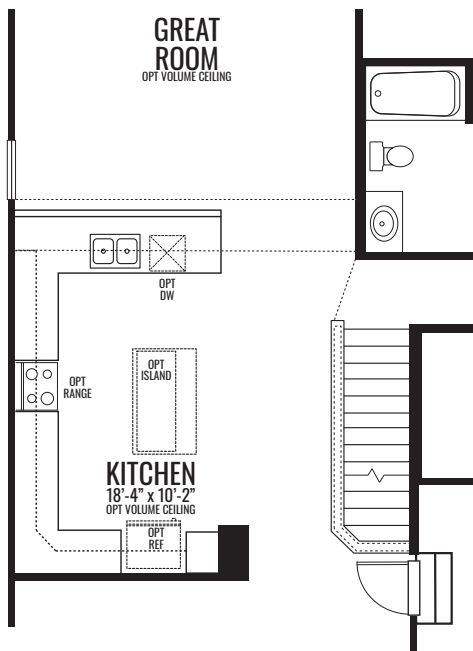

THE LAVENDER

1,525 Square Feet | 2-3 BDRM | 1 BATH

THE LAVENDER

1,525 Square Feet | 2-3 BDRM | 1 BATH

**KITCHEN WITH
PENINSULA**

OPT PRIMARY BATH

OPT BEDROOM 3

THE LAVENDER

1,525 Square Feet | 2-3 BDRM | 1 BATH

ELEVATION "A"

THE LAVENDER

1,525 Square Feet | 2-3 BDRM | 1 BATH

ELEVATION "B"

THE LAVENDER

1,525 Square Feet | 2-3 BDRM | 1 BATH

ELEVATION "C"

THE LAVENDER

1,525 Square Feet | 2-3 BDRM | 1 BATH

ELEVATION "D"

www.providencehomes.net