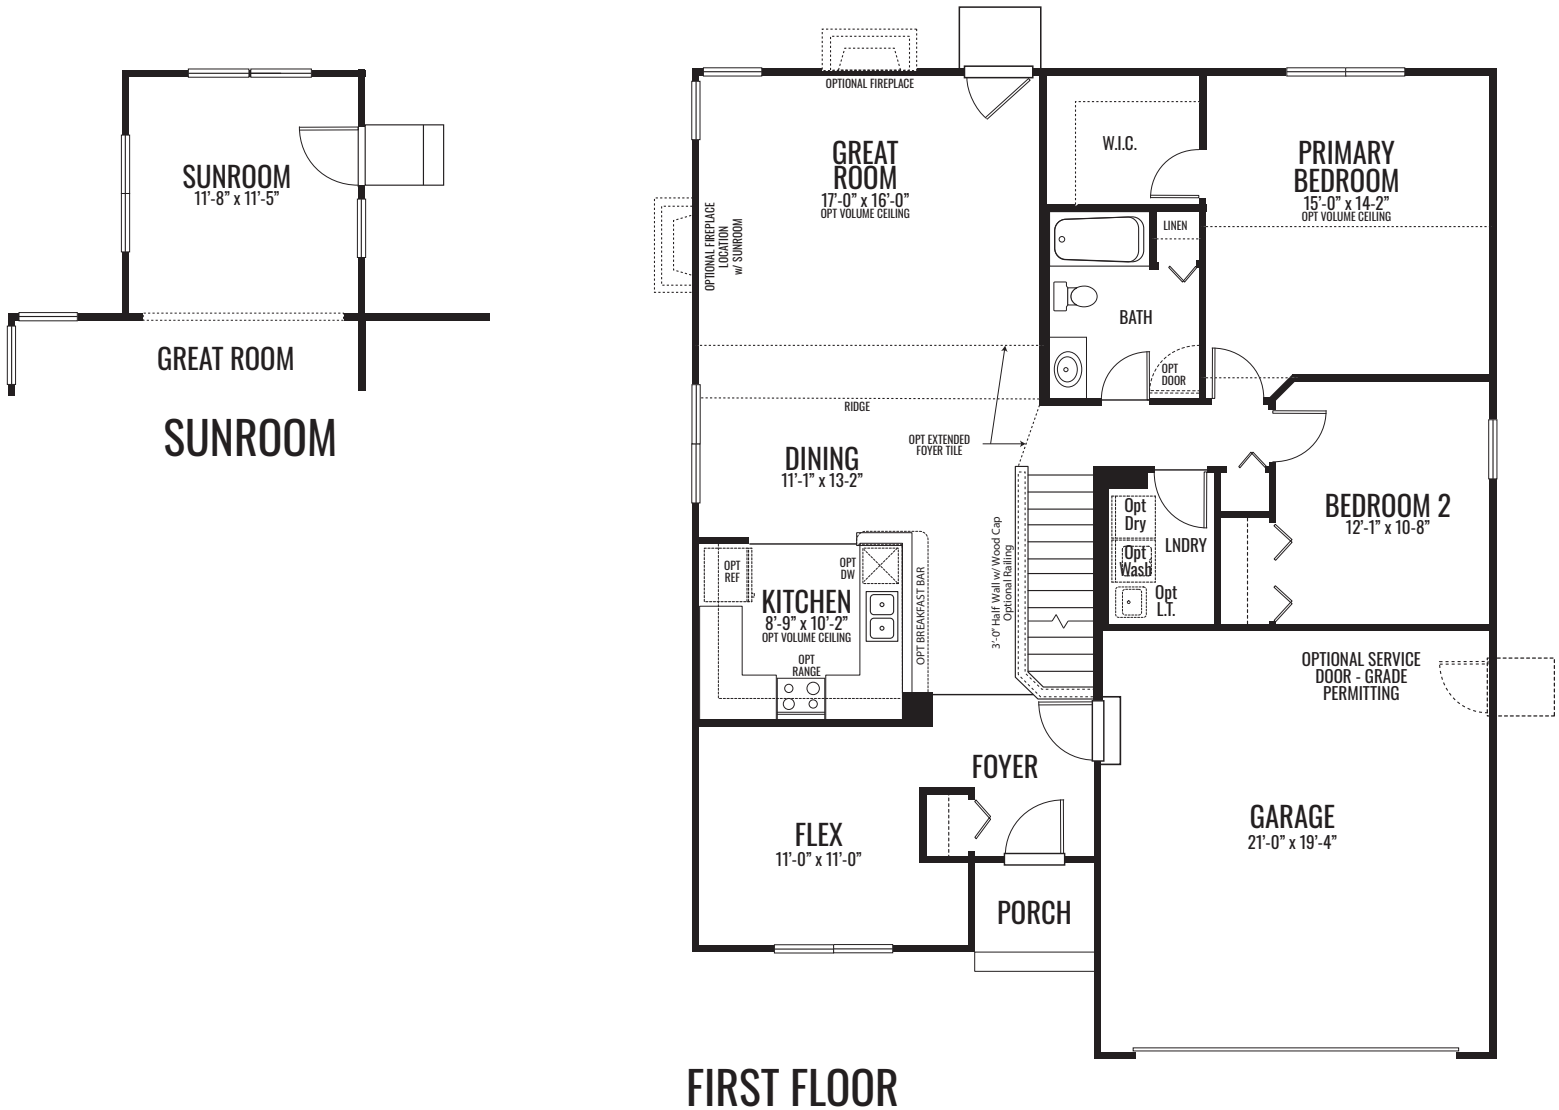

THE LAVENDER

1,525 Square Feet | 2-3 BDRM | 1 BATH

THE LAVENDER

1,525 Square Feet | 2-3 BDRM | 1 BATH

**KITCHEN WITH
PENINSULA**

OPT PRIMARY BATH

OPT BEDROOM 3

THE LAVENDER

1,525 Square Feet | 2-3 BDRM | 1 BATH

ELEVATION "A"

THE LAVENDER

1,525 Square Feet | 2-3 BDRM | 1 BATH

ELEVATION "B"

THE LAVENDER

1,525 Square Feet | 2-3 BDRM | 1 BATH

ELEVATION "C"

THE LAVENDER

1,525 Square Feet | 2-3 BDRM | 1 BATH

ELEVATION "D"

www.providencehomes.net