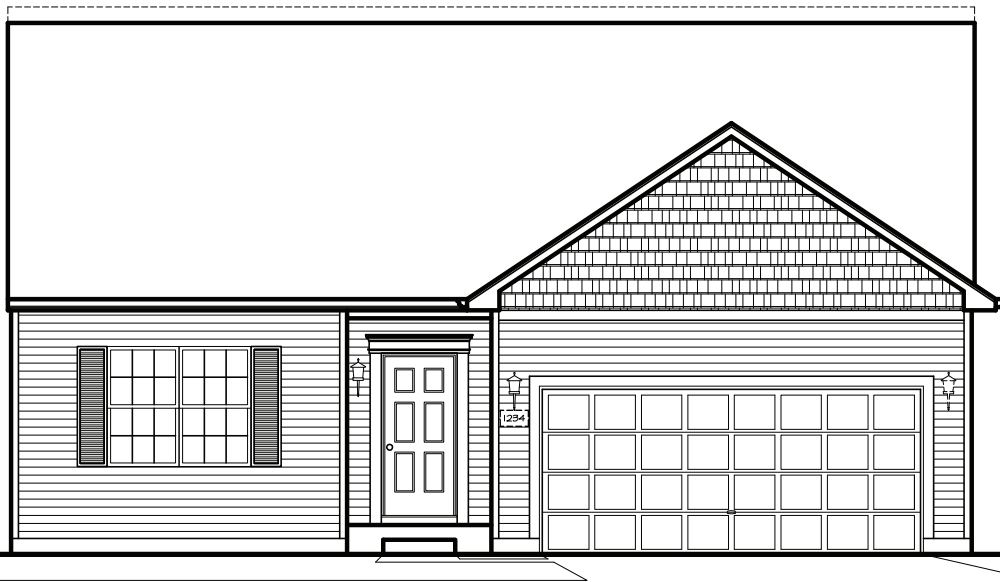

THE LAVENDER

1,525 Square Feet | 2-3 BDRM | 1 BATH

THE LAVENDER

1,525 Square Feet | 2-3 BDRM | 1 BATH

**KITCHEN WITH
PENINSULA**

OPT PRIMARY BATH

OPT BEDROOM 3

THE LAVENDER

1,525 Square Feet | 2-3 BDRM | 1 BATH

ELEVATION "A"

THE LAVENDER

1,525 Square Feet | 2-3 BDRM | 1 BATH

ELEVATION "B"

THE LAVENDER

1,525 Square Feet | 2-3 BDRM | 1 BATH

ELEVATION "C"

THE LAVENDER

1,525 Square Feet | 2-3 BDRM | 1 BATH

ELEVATION "D"

www.providencehomes.net