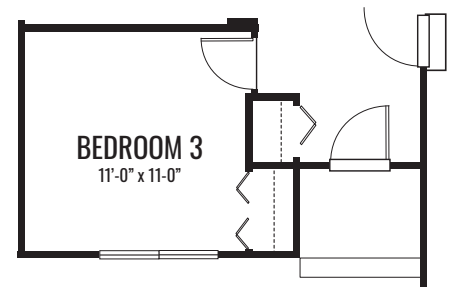

THE LAVENDER

1,525 Square Feet | 2-3 BDRM | 1 BATH

THE LAVENDER

1,525 Square Feet | 2-3 BDRM | 1 BATH

**KITCHEN WITH
PENINSULA**

OPT PRIMARY BATH

OPT BEDROOM 3

THE LAVENDER

1,525 Square Feet | 2-3 BDRM | 1 BATH

ELEVATION "A"

THE LAVENDER

1,525 Square Feet | 2-3 BDRM | 1 BATH

ELEVATION "B"

THE LAVENDER

1,525 Square Feet | 2-3 BDRM | 1 BATH

ELEVATION "C"

THE LAVENDER

1,525 Square Feet | 2-3 BDRM | 1 BATH

ELEVATION "D"

www.providencehomes.net