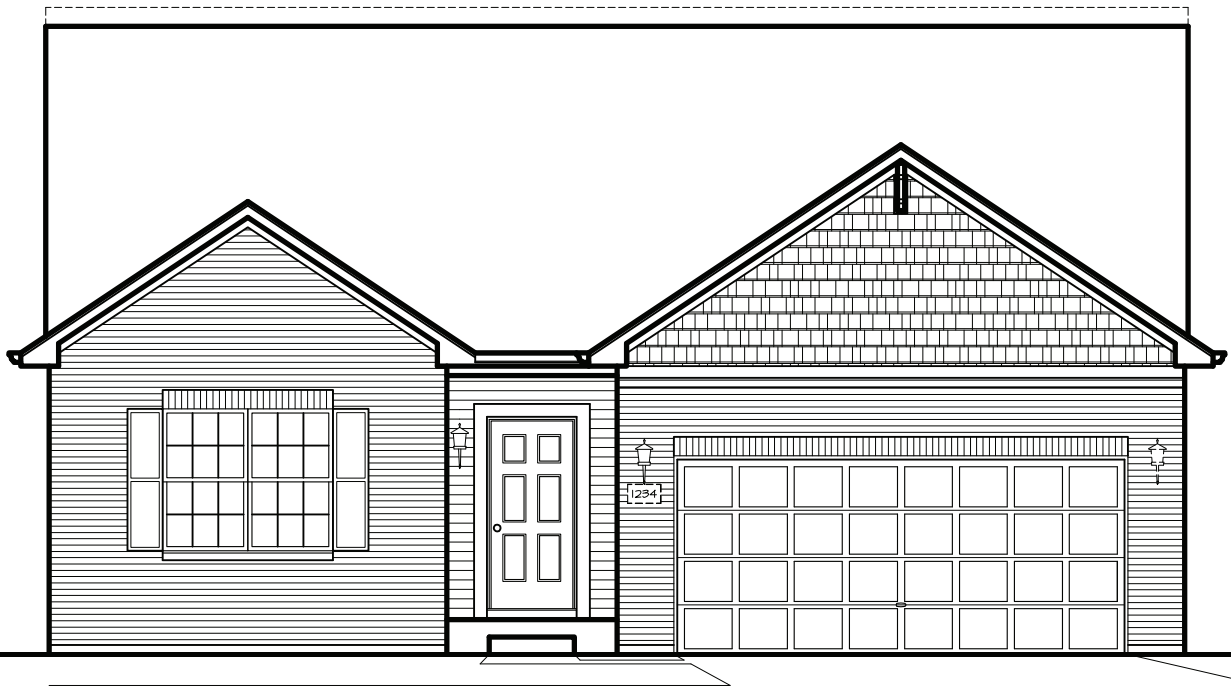

THE LAVENDER

1,525 Square Feet | 2-3 BDRM | 1 BATH

THE LAVENDER

1,525 Square Feet | 2-3 BDRM | 1 BATH

**KITCHEN WITH
PENINSULA**

OPT PRIMARY BATH

OPT BEDROOM 3

THE LAVENDER

1,525 Square Feet | 2-3 BDRM | 1 BATH

ELEVATION "A"

THE LAVENDER

1,525 Square Feet | 2-3 BDRM | 1 BATH

ELEVATION "B"

THE LAVENDER

1,525 Square Feet | 2-3 BDRM | 1 BATH

ELEVATION "C"

THE LAVENDER

1,525 Square Feet | 2-3 BDRM | 1 BATH

ELEVATION "D"

www.providencehomes.net