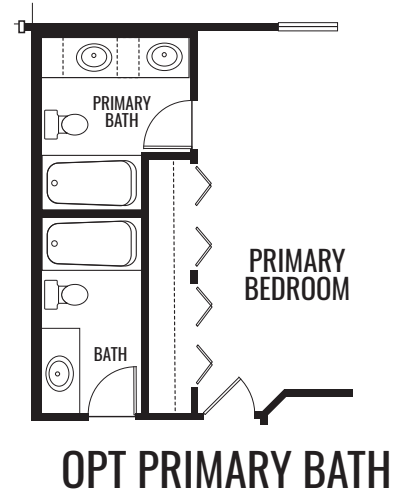

THE LAVENDER

1,525 Square Feet | 2-3 BDRM | 1 BATH

THE LAVENDER

1,525 Square Feet | 2-3 BDRM | 1 BATH

**KITCHEN WITH
PENINSULA**

OPT PRIMARY BATH

OPT BEDROOM 3

THE LAVENDER

1,525 Square Feet | 2-3 BDRM | 1 BATH

ELEVATION "A"

THE LAVENDER

1,525 Square Feet | 2-3 BDRM | 1 BATH

ELEVATION "B"

THE LAVENDER

1,525 Square Feet | 2-3 BDRM | 1 BATH

ELEVATION "C"

THE LAVENDER

1,525 Square Feet | 2-3 BDRM | 1 BATH

ELEVATION "D"

www.providencehomes.net