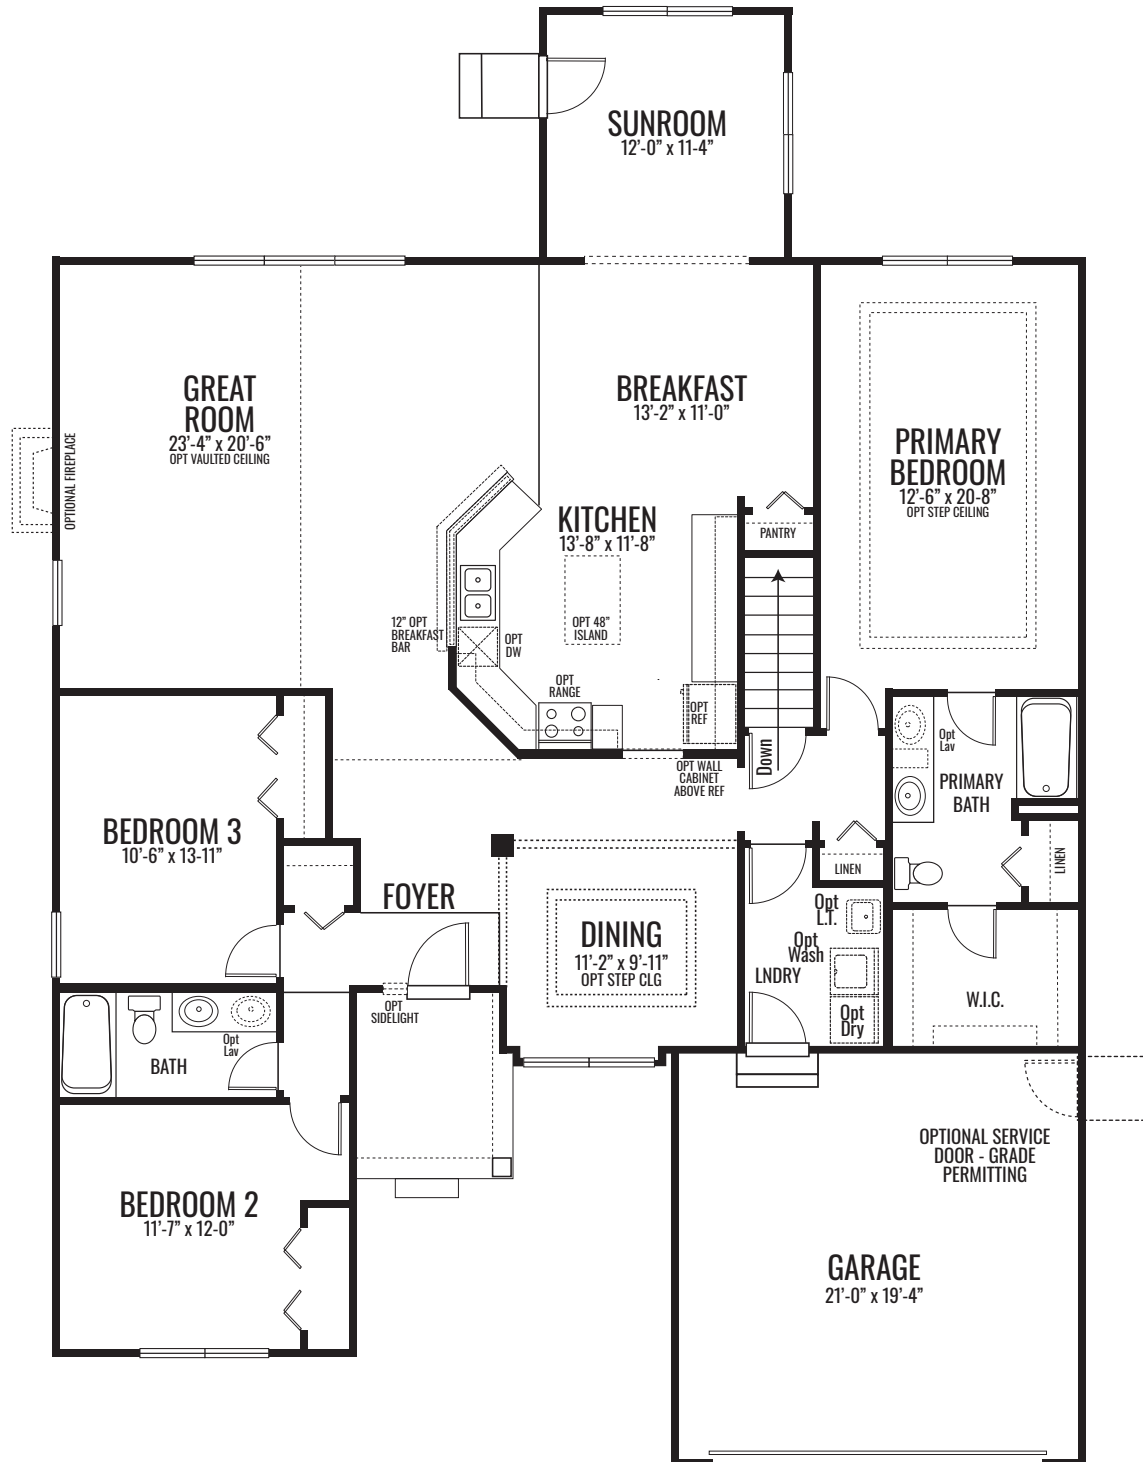

THE YOSEMITE

2,270 Square Feet | 3 BDRM | 2 BATH

FIRST FLOOR

www.providencehomes.net

THE YOSEMITE

2,270 Square Feet | 3 BDRM | 2 BATH

DELUXE SPA BATH

DEN ILO DINING

THE YOSEMITE

2,270 Square Feet | 3 BDRM | 2 BATH

ELEVATION "B"

THE YOSEMITE

2,270 Square Feet | 3 BDRM | 2 BATH

ELEVATION "C"

THE YOSEMITE

2,270 Square Feet | 3 BDRM | 2 BATH

ELEVATION "D"

THE YOSEMITE

2,270 Square Feet | 3 BDRM | 2 BATH

ELEVATION "E"