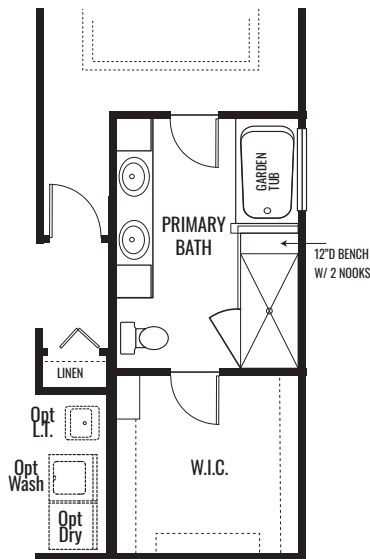

THE YOSEMITE

2,270 Square Feet | 3 BDRM | 2 BATH

FIRST FLOOR

www.providencehomes.net

THE YOSEMITE

2,270 Square Feet | 3 BDRM | 2 BATH

DELUXE SPA BATH

DEN ILO DINING

THE YOSEMITE

2,270 Square Feet | 3 BDRM | 2 BATH

ELEVATION "B"

THE YOSEMITE

2,270 Square Feet | 3 BDRM | 2 BATH

ELEVATION "C"

THE YOSEMITE

2,270 Square Feet | 3 BDRM | 2 BATH

ELEVATION "D"

THE YOSEMITE

2,270 Square Feet | 3 BDRM | 2 BATH

ELEVATION "E"