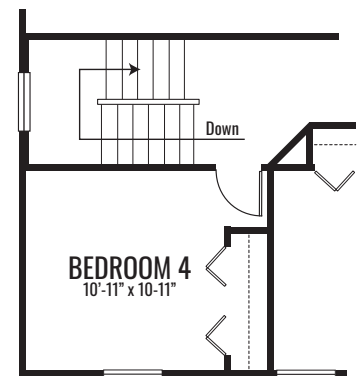

## THE CUMBERLAND

2,643 Square Feet | 3-4 BDRM | 2.5 BATH

**SPA PRIMARY BATH**

**LUXURY PRIMARY BATH**

**SECOND FLOOR**

**OPT 4 BEDROOM ILO LOFT**

## THE CUMBERLAND

2,643 Square Feet | 3-4 BDRM | 2.5 BATH