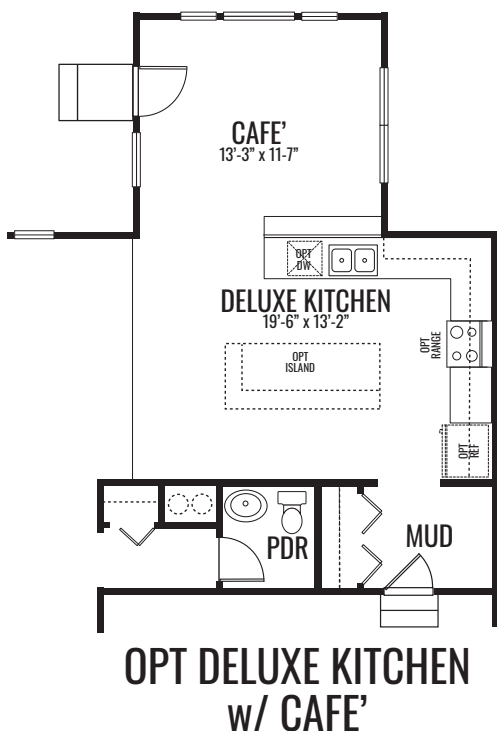

## THE CUMBERLAND

2,643 Square Feet | 3-4 BDRM | 2.5 BATH

## THE CUMBERLAND

2,643 Square Feet | 3-4 BDRM | 2.5 BATH

**SPA PRIMARY BATH**

**LUXURY PRIMARY BATH**

**SECOND FLOOR**

**OPT 4 BEDROOM ILO LOFT**

## THE CUMBERLAND

2,643 Square Feet | 3-4 BDRM | 2.5 BATH

**ELEVATION "D"**