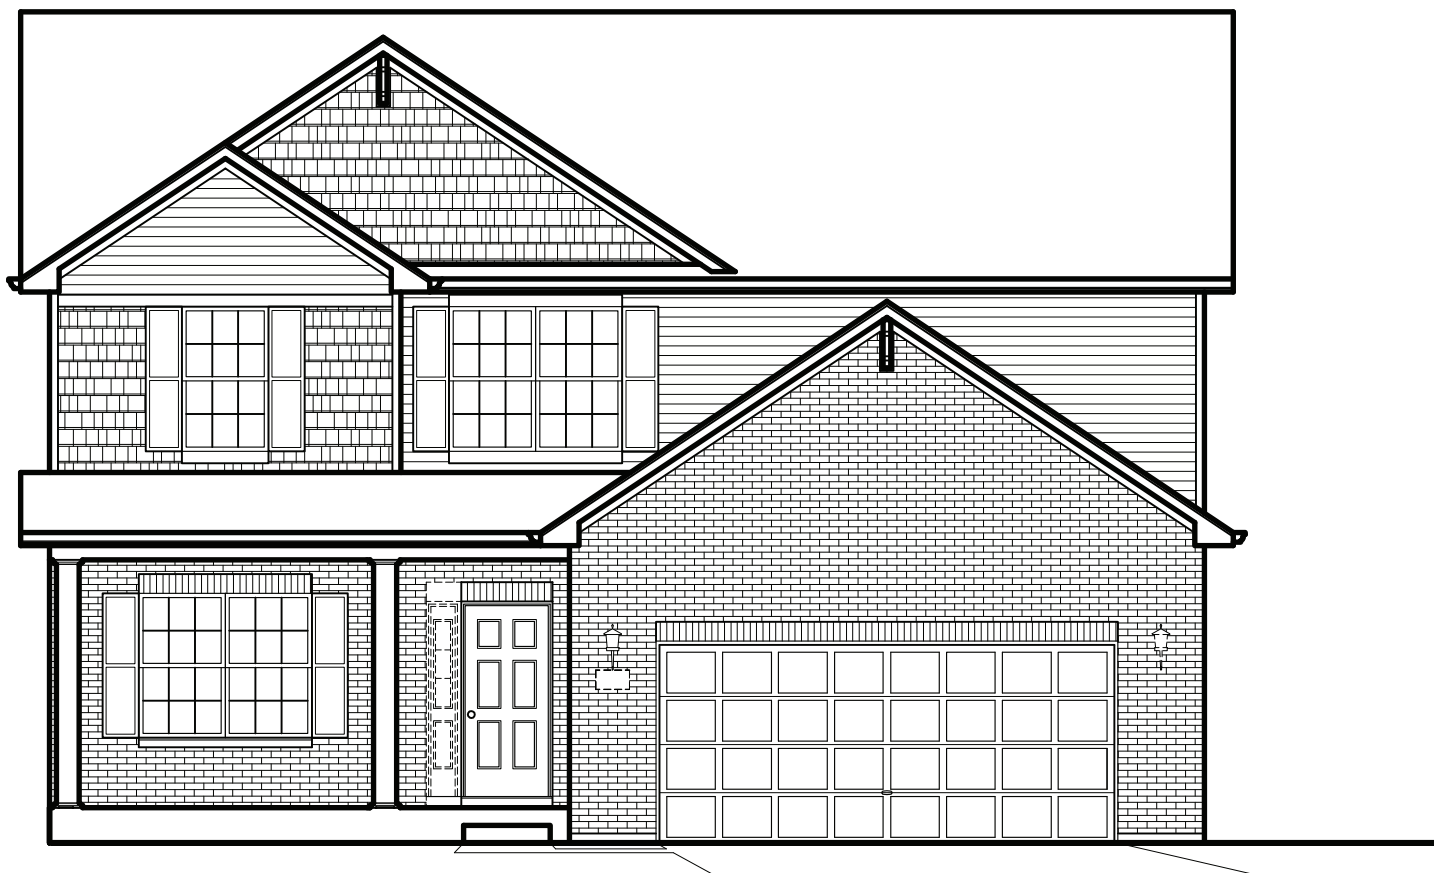

THE CUMBERLAND

2,643 Square Feet | 3-4 BDRM | 2.5 BATH