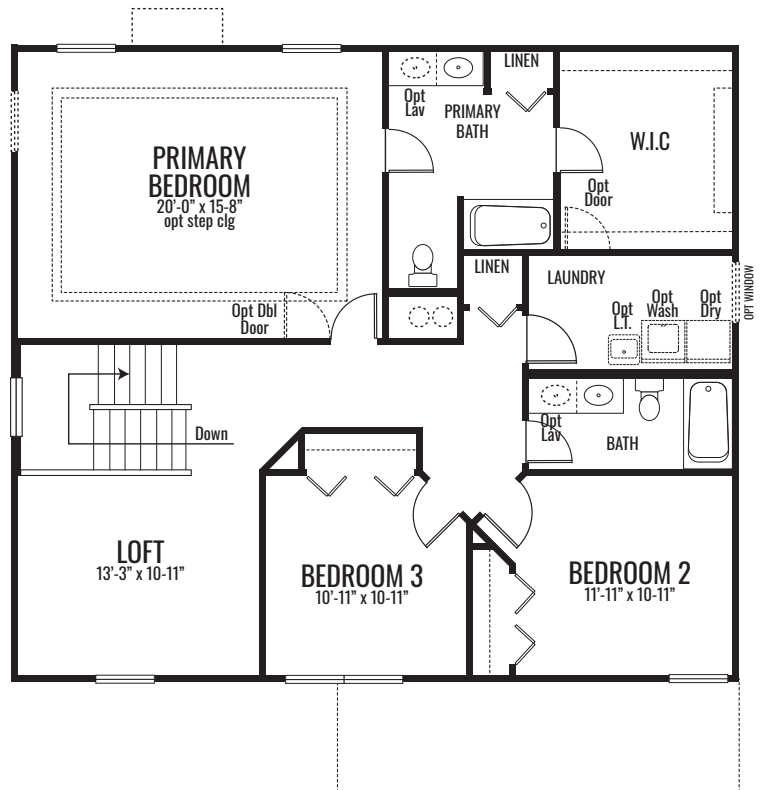

## THE CUMBERLAND

2,643 Square Feet | 3-4 BDRM | 2.5 BATH

## THE CUMBERLAND

2,643 Square Feet | 3-4 BDRM | 2.5 BATH

**SPA PRIMARY BATH**

**LUXURY PRIMARY BATH**

**SECOND FLOOR**

**OPT 4 BEDROOM ILO LOFT**