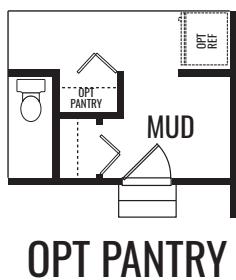

## THE CUMBERLAND

2,643 Square Feet | 3-4 BDRM | 2.5 BATH

## THE CUMBERLAND

2,643 Square Feet | 3-4 BDRM | 2.5 BATH

**SPA PRIMARY BATH**

**LUXURY PRIMARY BATH**

**SECOND FLOOR**

**OPT 4 BEDROOM ILO LOFT**