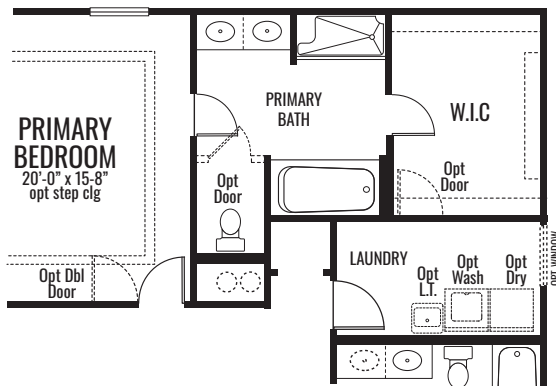

## THE CUMBERLAND

2,643 Square Feet | 3-4 BDRM | 2.5 BATH

## THE CUMBERLAND

2,643 Square Feet | 3-4 BDRM | 2.5 BATH

**SPA PRIMARY BATH**

**LUXURY PRIMARY BATH**

**SECOND FLOOR**

**OPT 4 BEDROOM ILO LOFT**

## THE CUMBERLAND

2,643 Square Feet | 3-4 BDRM | 2.5 BATH

**ELEVATION "D"**