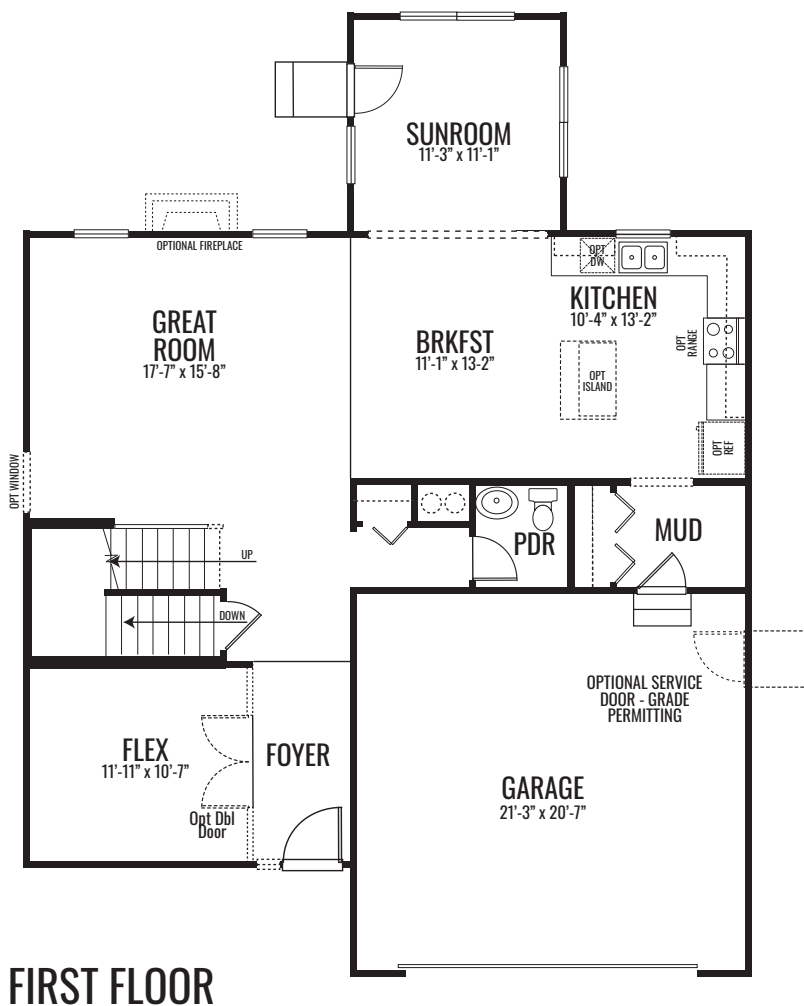

## THE CUMBERLAND

2,643 Square Feet | 3-4 BDRM | 2.5 BATH

## THE CUMBERLAND

2,643 Square Feet | 3-4 BDRM | 2.5 BATH

**SPA PRIMARY BATH**

**LUXURY PRIMARY BATH**

**SECOND FLOOR**

**OPT 4 BEDROOM ILO LOFT**