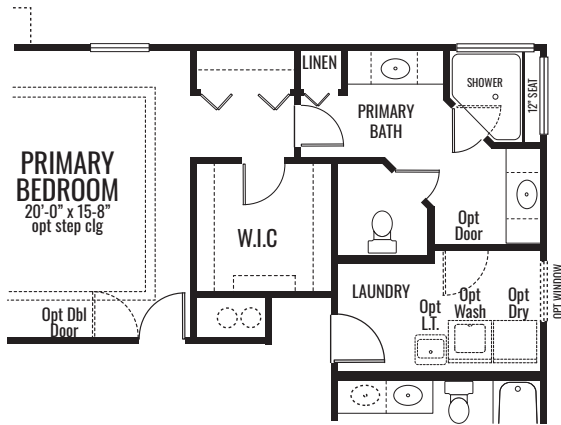

## THE CUMBERLAND

2,643 Square Feet | 3-4 BDRM | 2.5 BATH

## THE CUMBERLAND

2,643 Square Feet | 3-4 BDRM | 2.5 BATH

**SPA PRIMARY BATH**

**LUXURY PRIMARY BATH**

**SECOND FLOOR**

**OPT 4 BEDROOM ILO LOFT**

## THE CUMBERLAND

2,643 Square Feet | 3-4 BDRM | 2.5 BATH

**ELEVATION "D"**